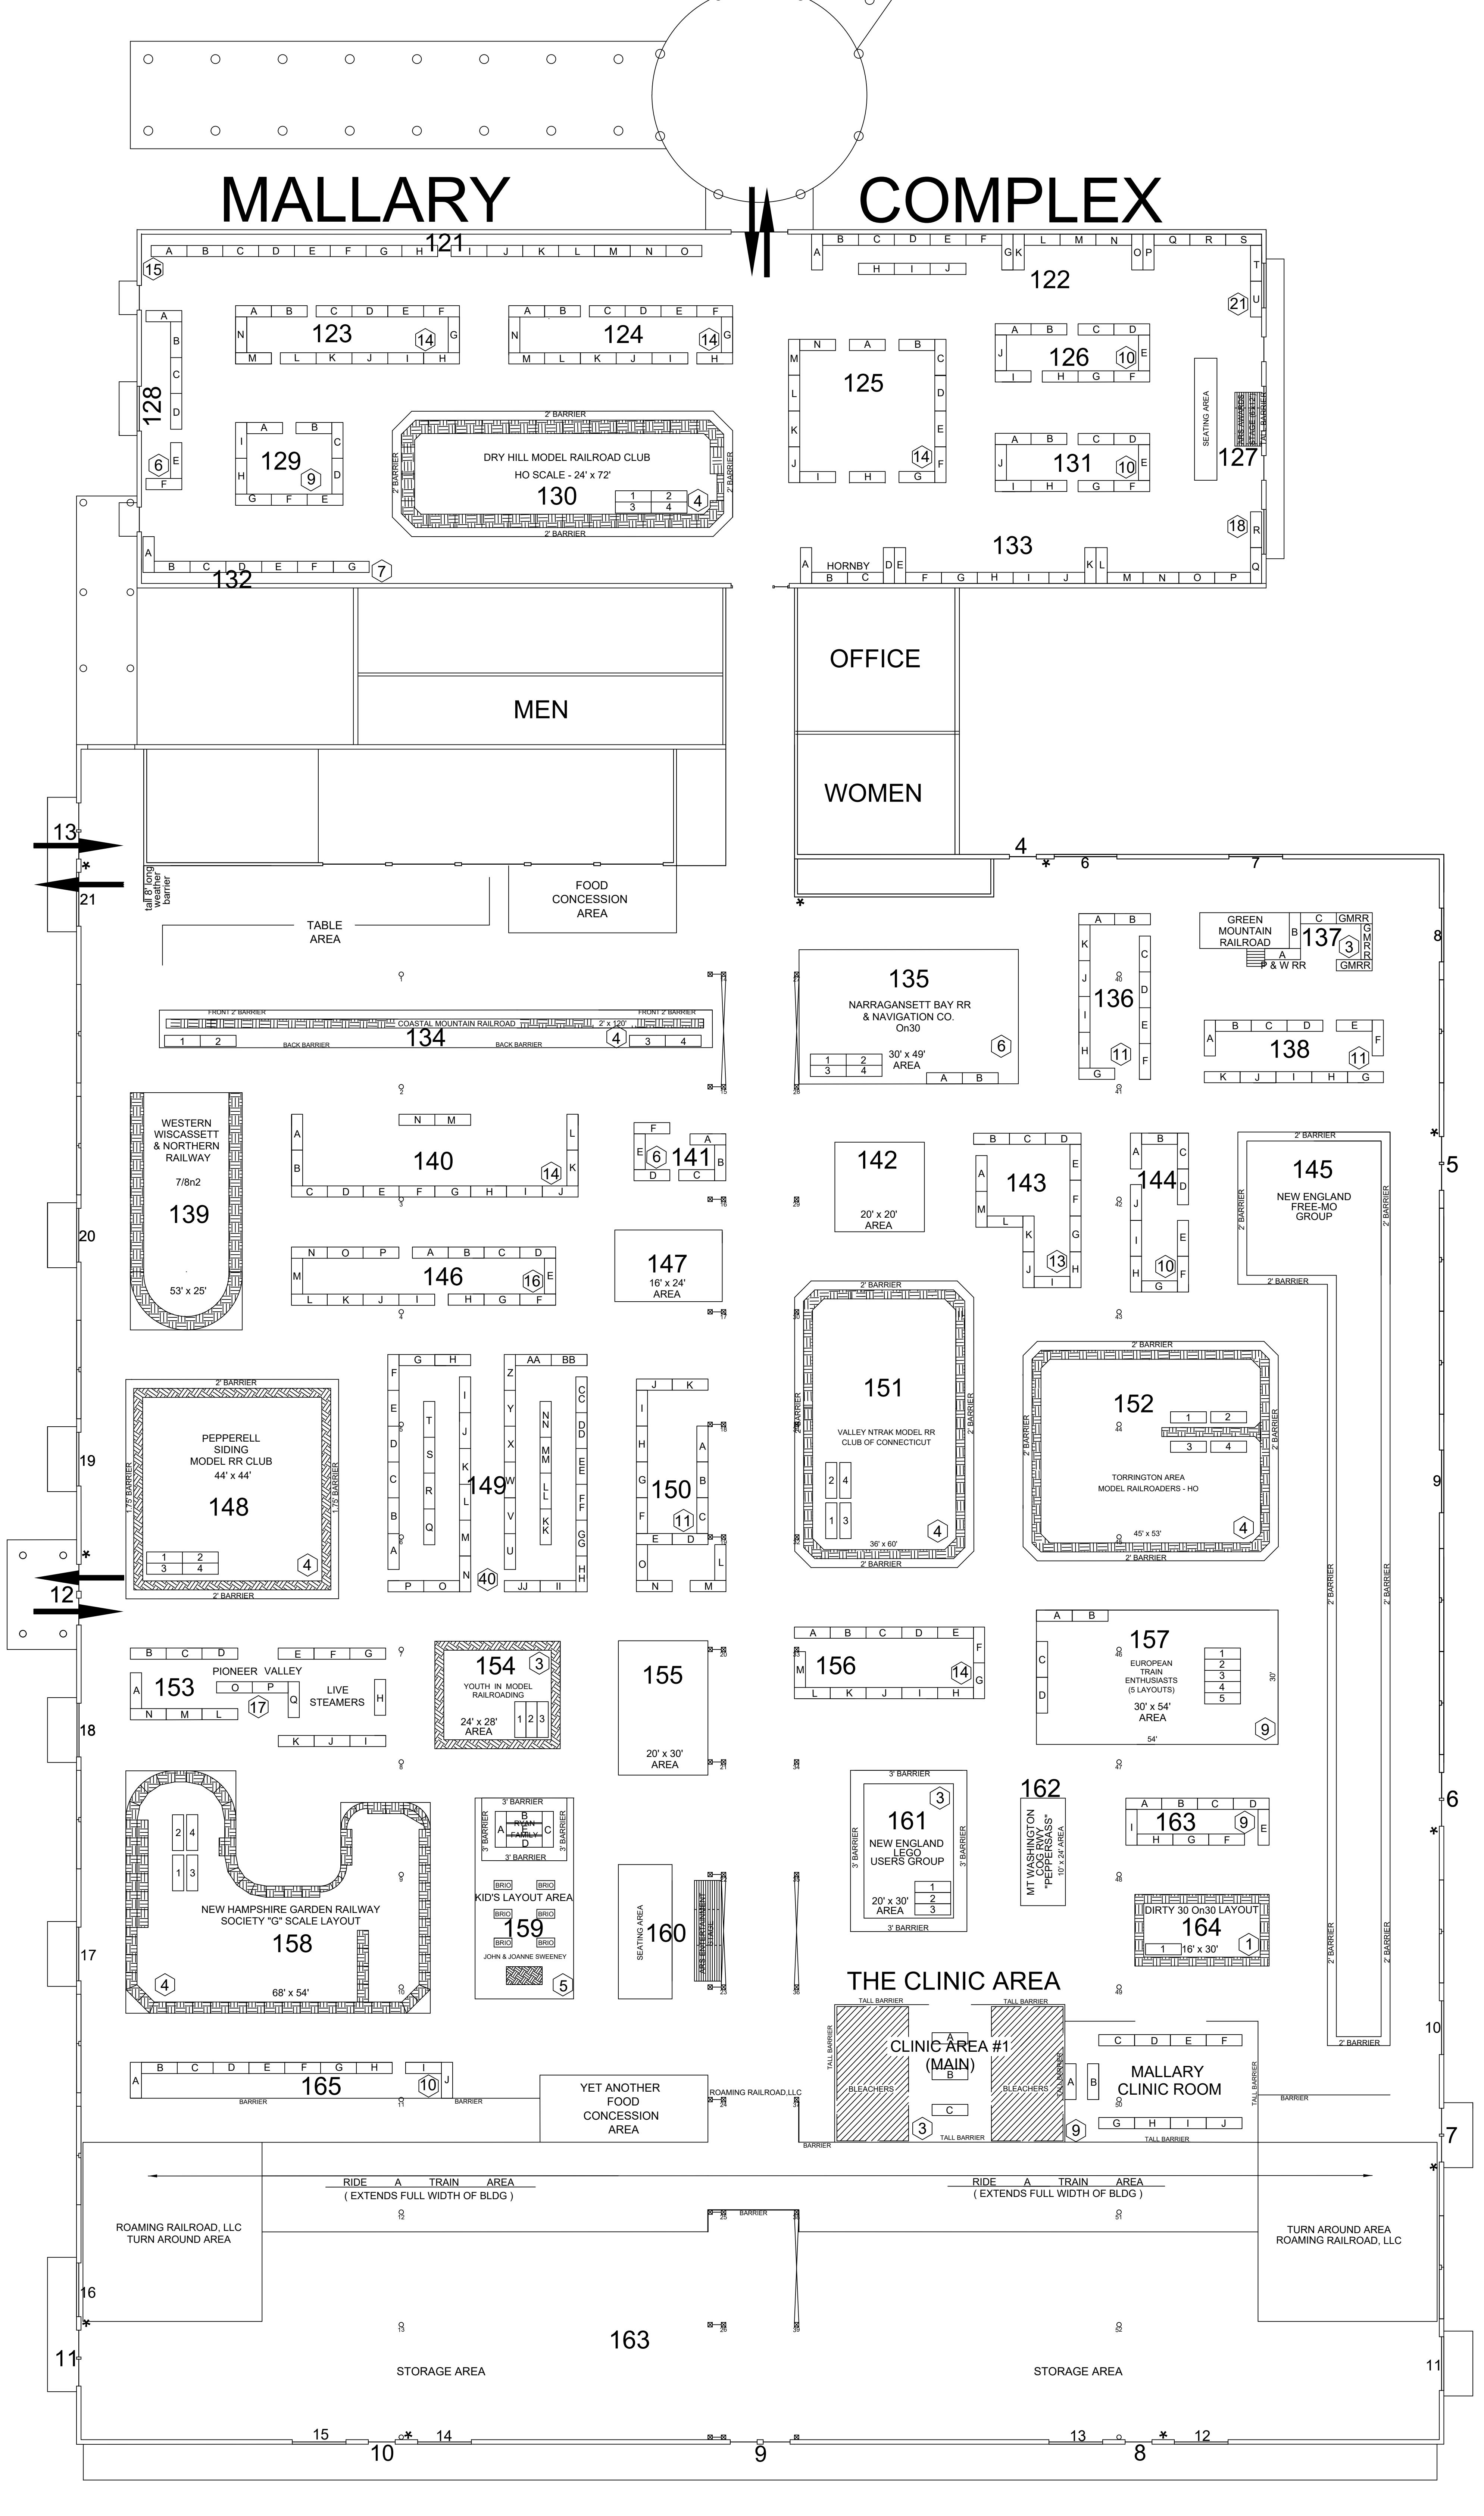

AMHERST RAILWAY SOCIETY'S 2017 RAILROAD HOBBY SHOW

FLOOR PLANS

ORIGINAL SCALE: 1/16 INCH = 1 FOOT

LEGEND FOR ALL BUILDINGS

- 45 = Section
- (21) = Tables per Section
- * = Fire Alarm Location
- ⊗ = Column With Fire Extinguisher
- ↔ = Public Entry & Exit

RELATIVE BUILDING LOCATION

STROH BUILDING

YOUNG BUILDING