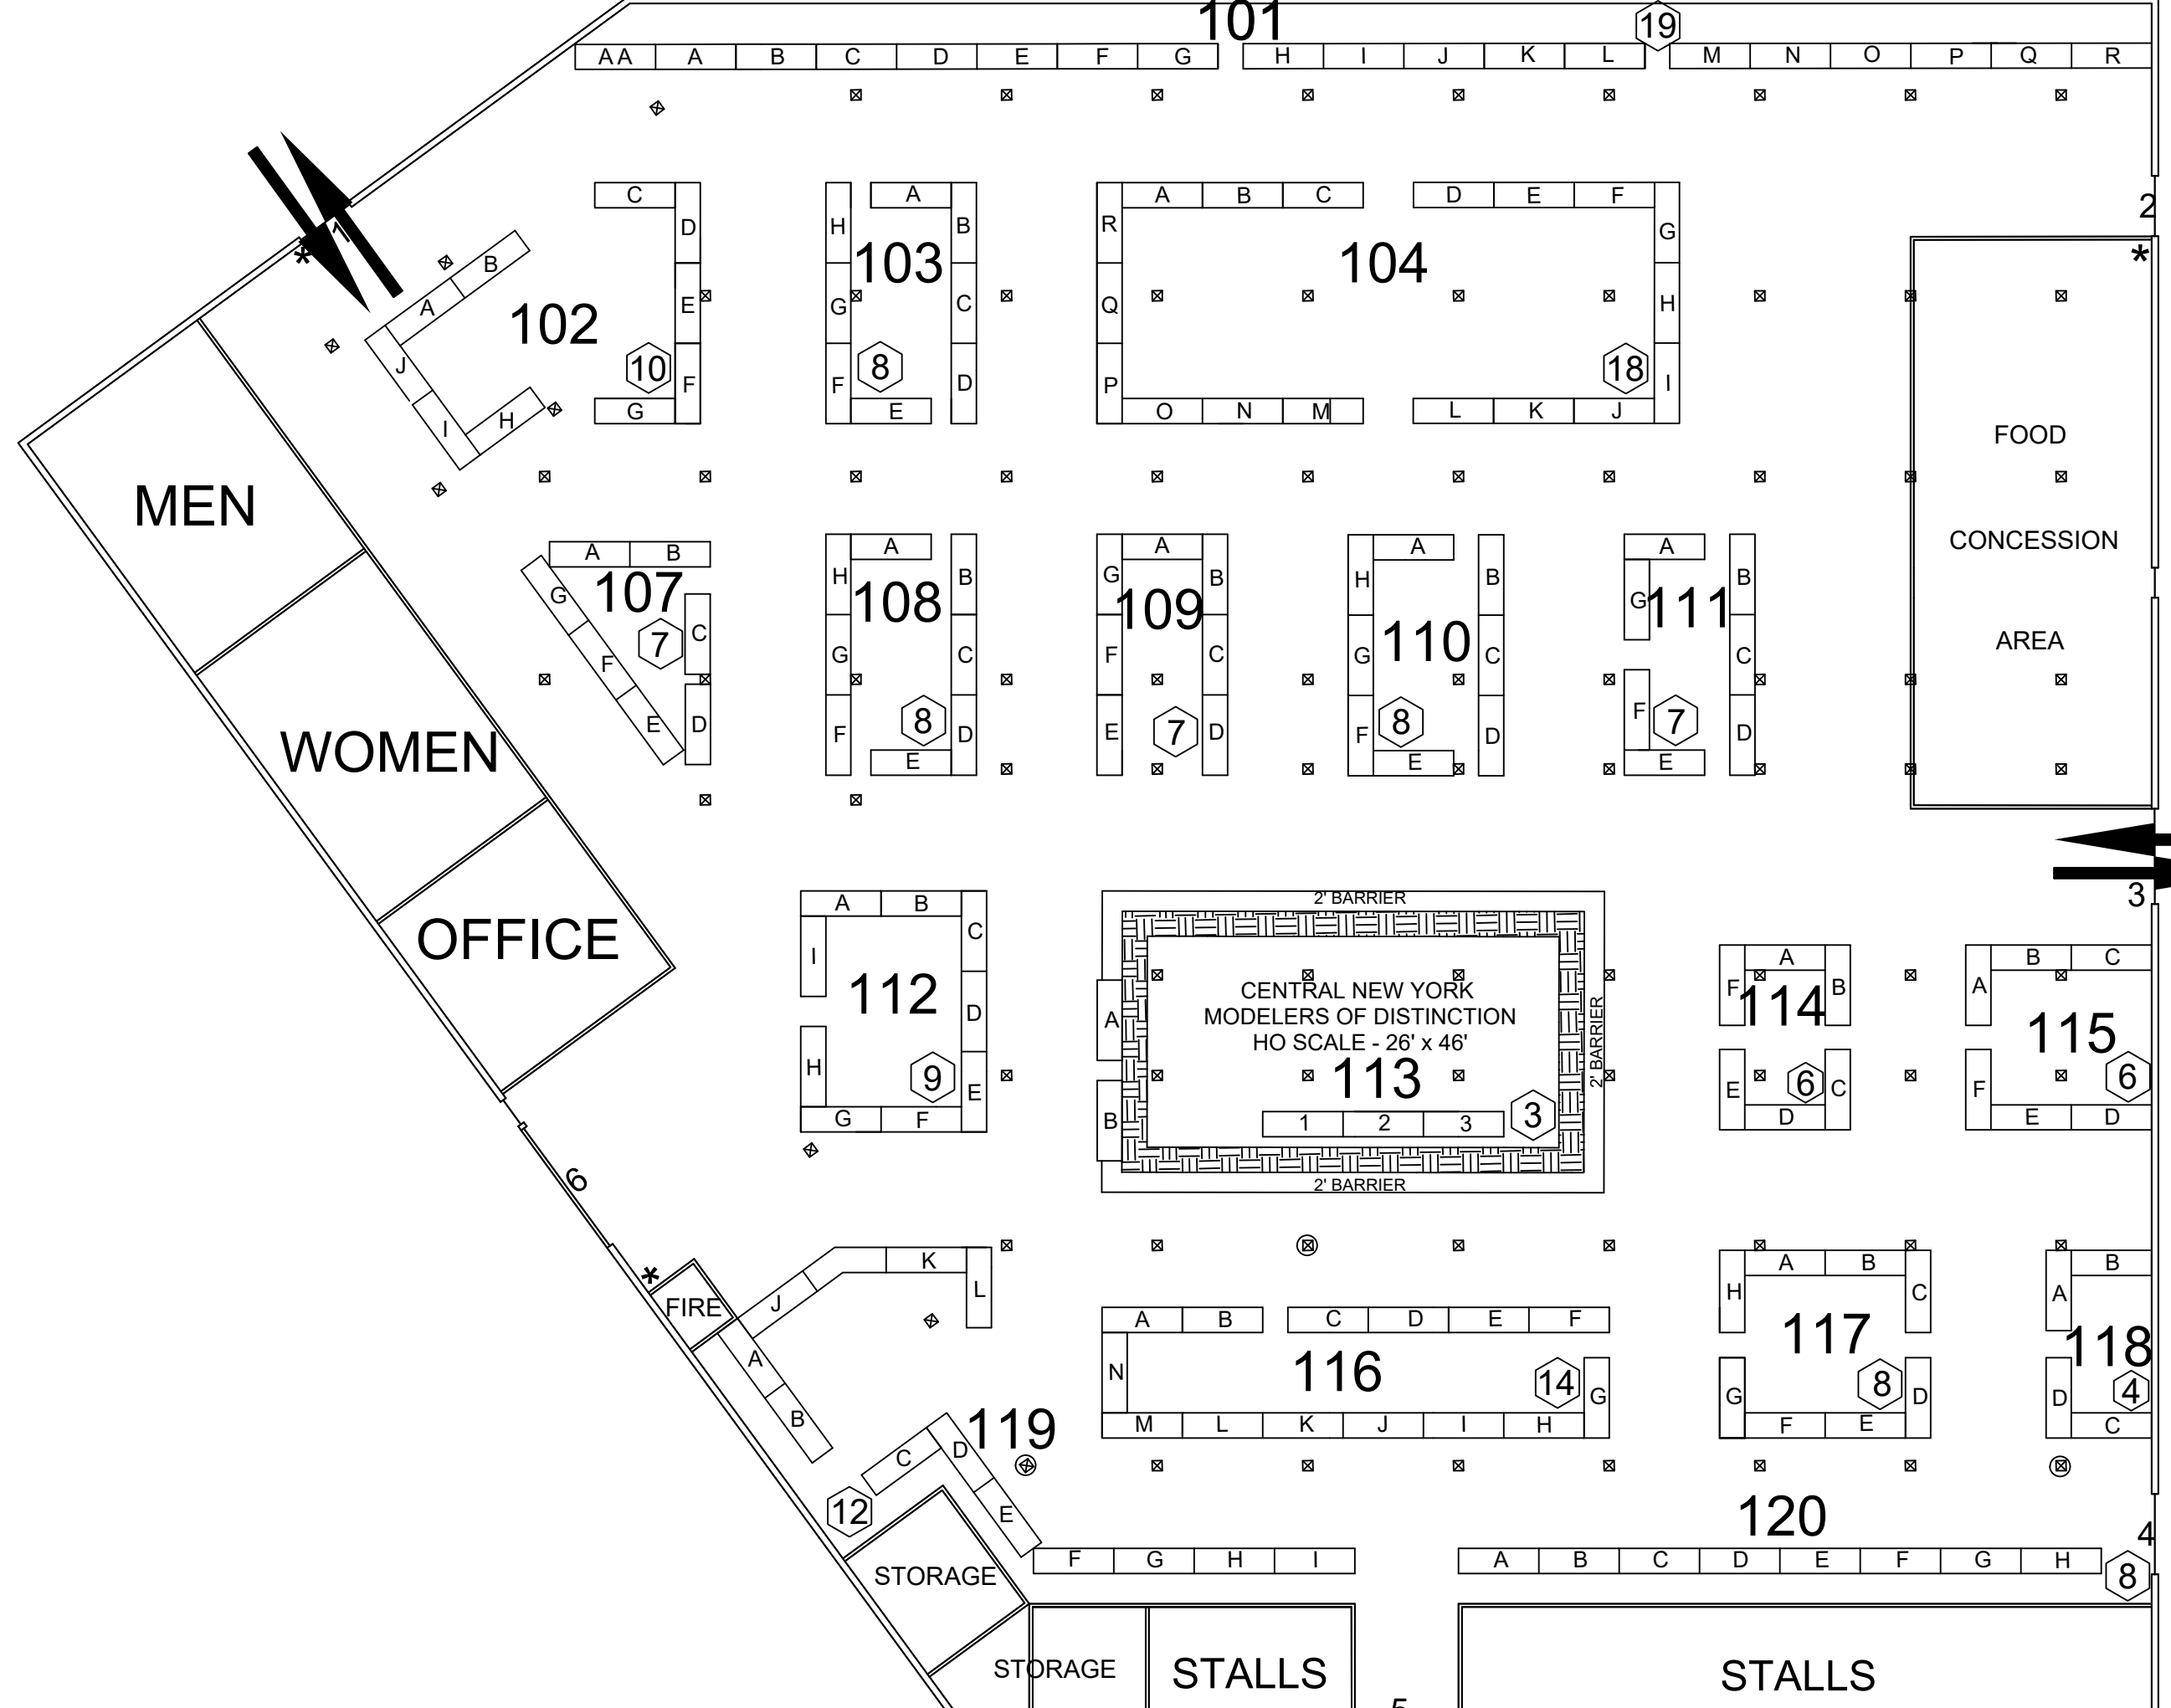

AMHERST RAILWAY SOCIETY'S 2017 RAILROAD HOBBY SHOW

FLOOR PLANS

ORIGINAL SCALE: 1/16 INCH = 1 FOOT

LEGEND FOR ALL BUILDINGS

- 45 = Section
- (21) = Tables per Section
- * = Fire Alarm Location
- ⊗ = Column With Fire Extinguisher
- ↔ = Public Entry & Exit

RELATIVE BUILDING LOCATION

STROH BUILDING

YOUNG BUILDING