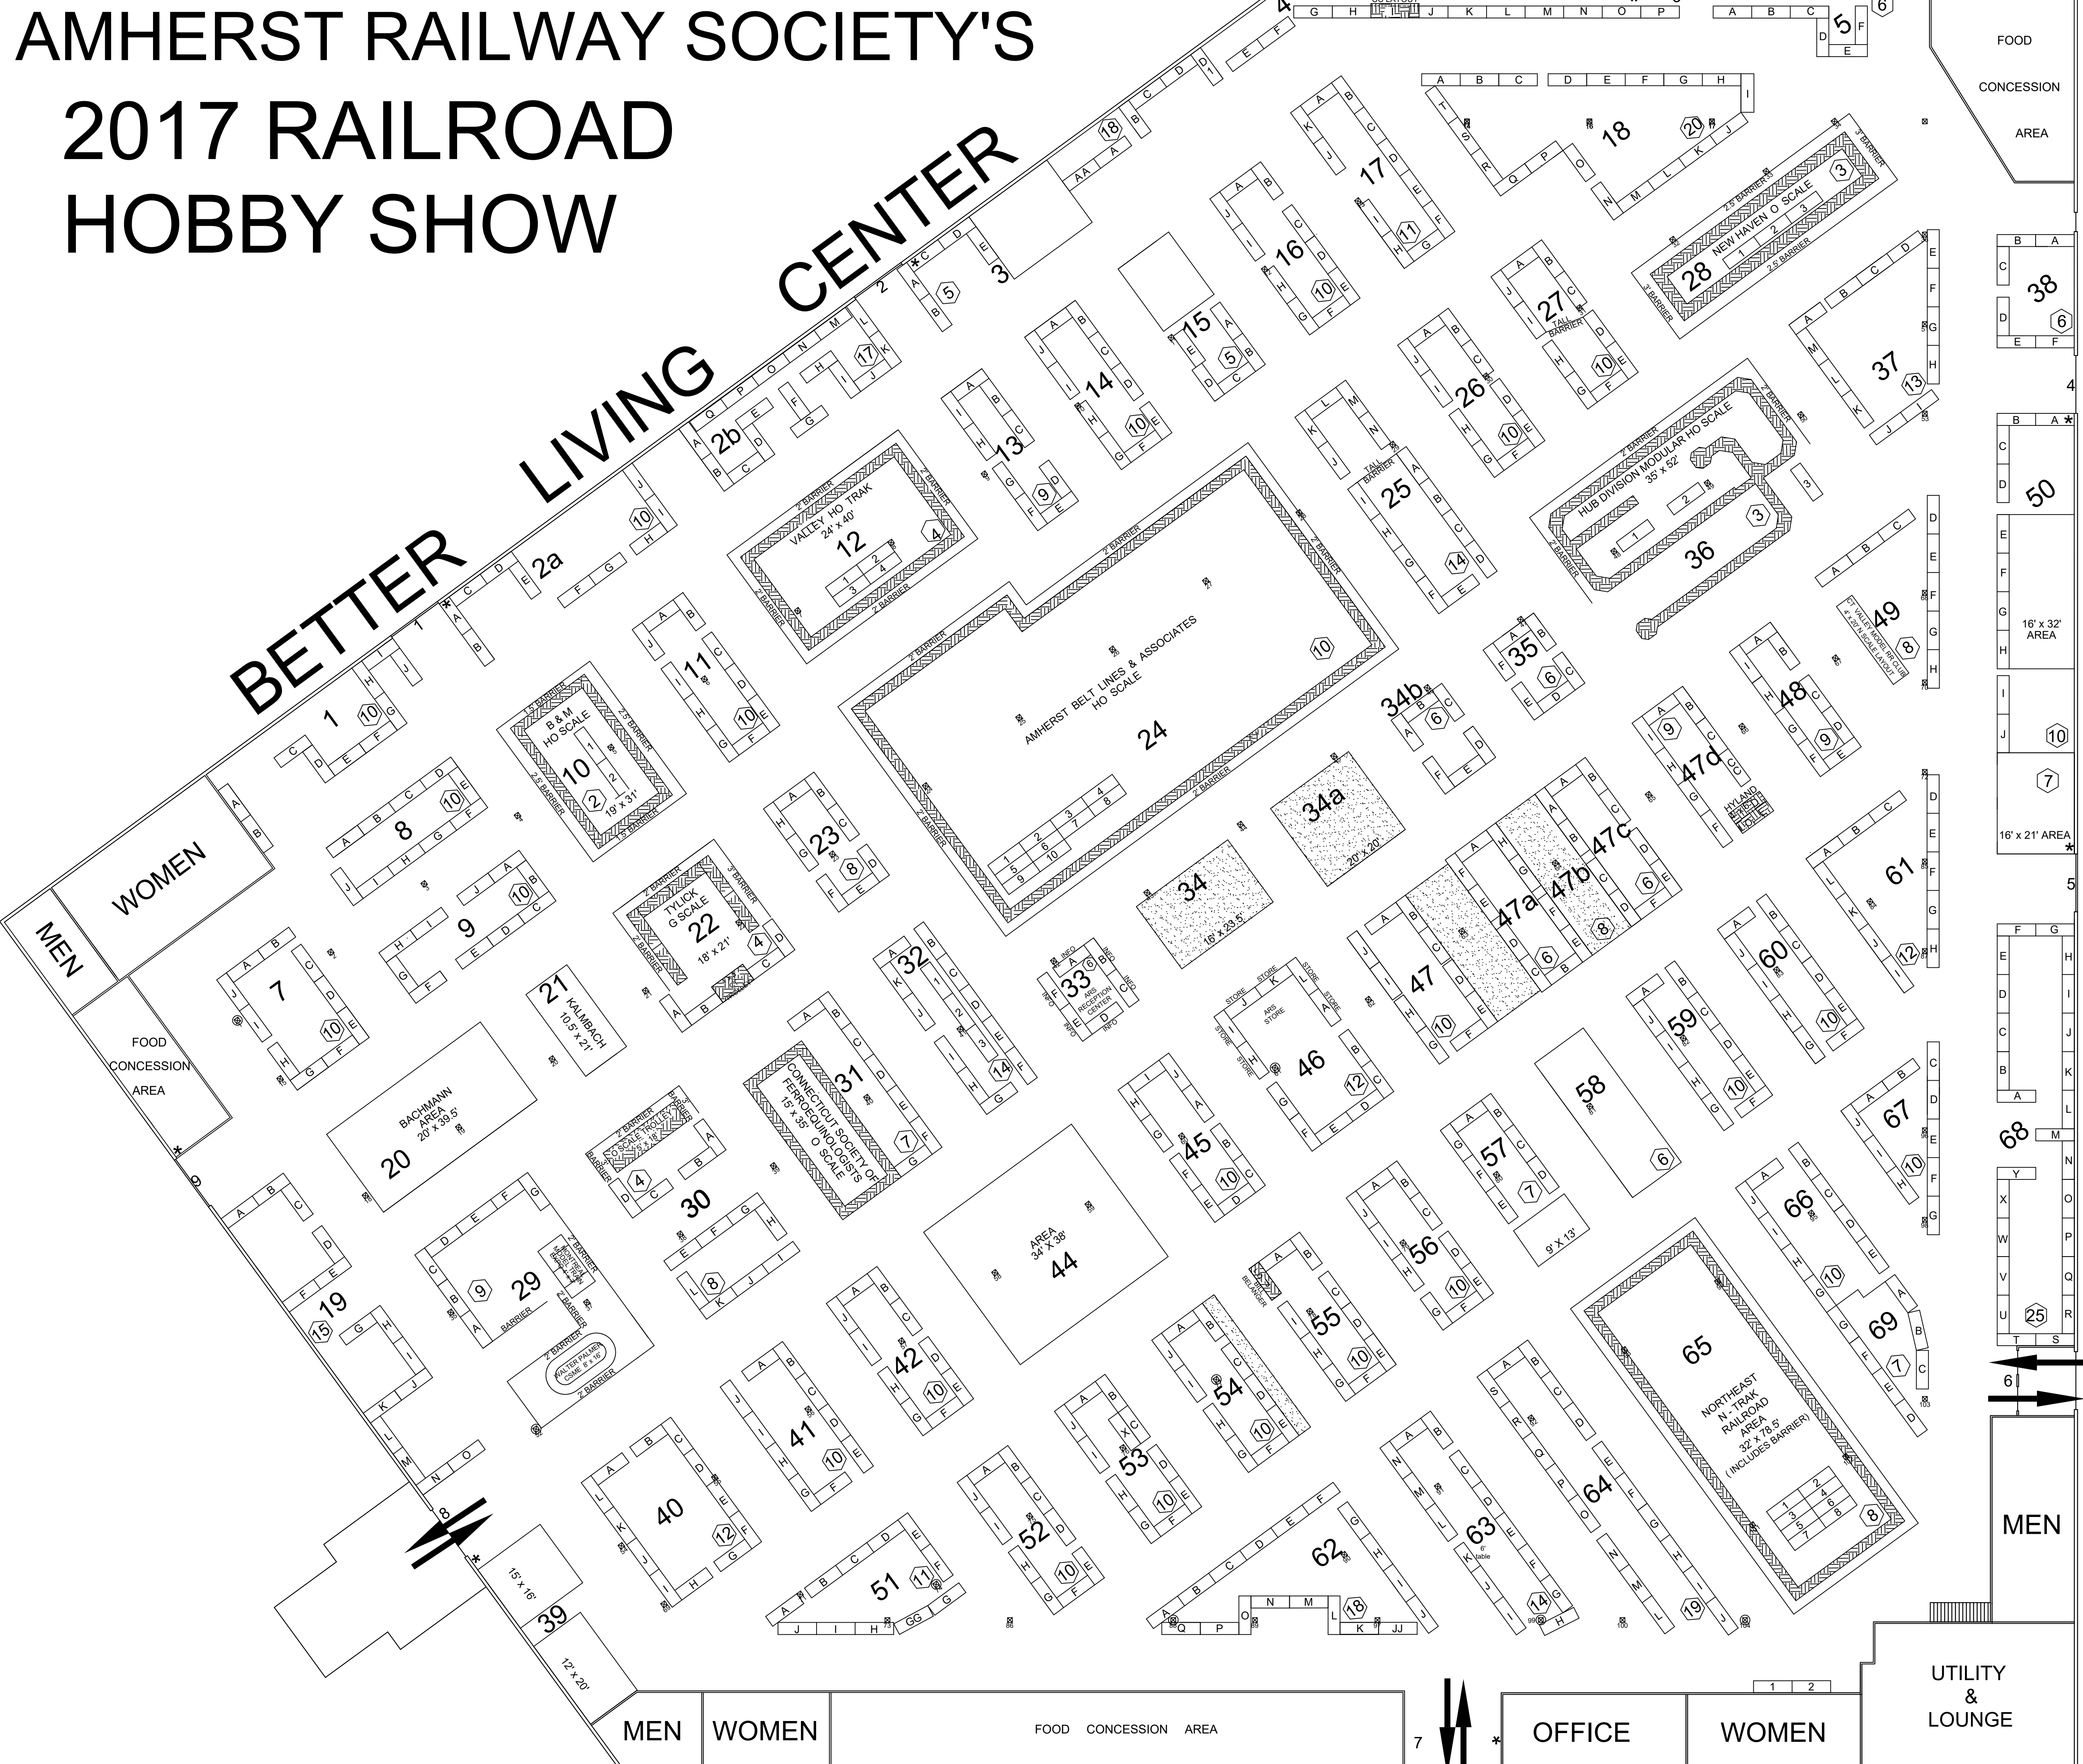

AMHERST RAILWAY SOCIETY'S 2017 RAILROAD HOBBY SHOW

FLOOR PLANS

ORIGINAL SCALE: 1/16 INCH = 1 FOOT

LEGEND FOR ALL BUILDINGS

- 45 = Section
- (21) = Tables per Section
- * = Fire Alarm Location
- ⊗ = Column With Fire Extinguisher
- ↔ = Public Entry & Exit

RELATIVE BUILDING LOCATION

STROH BUILDING

YOUNG BUILDING