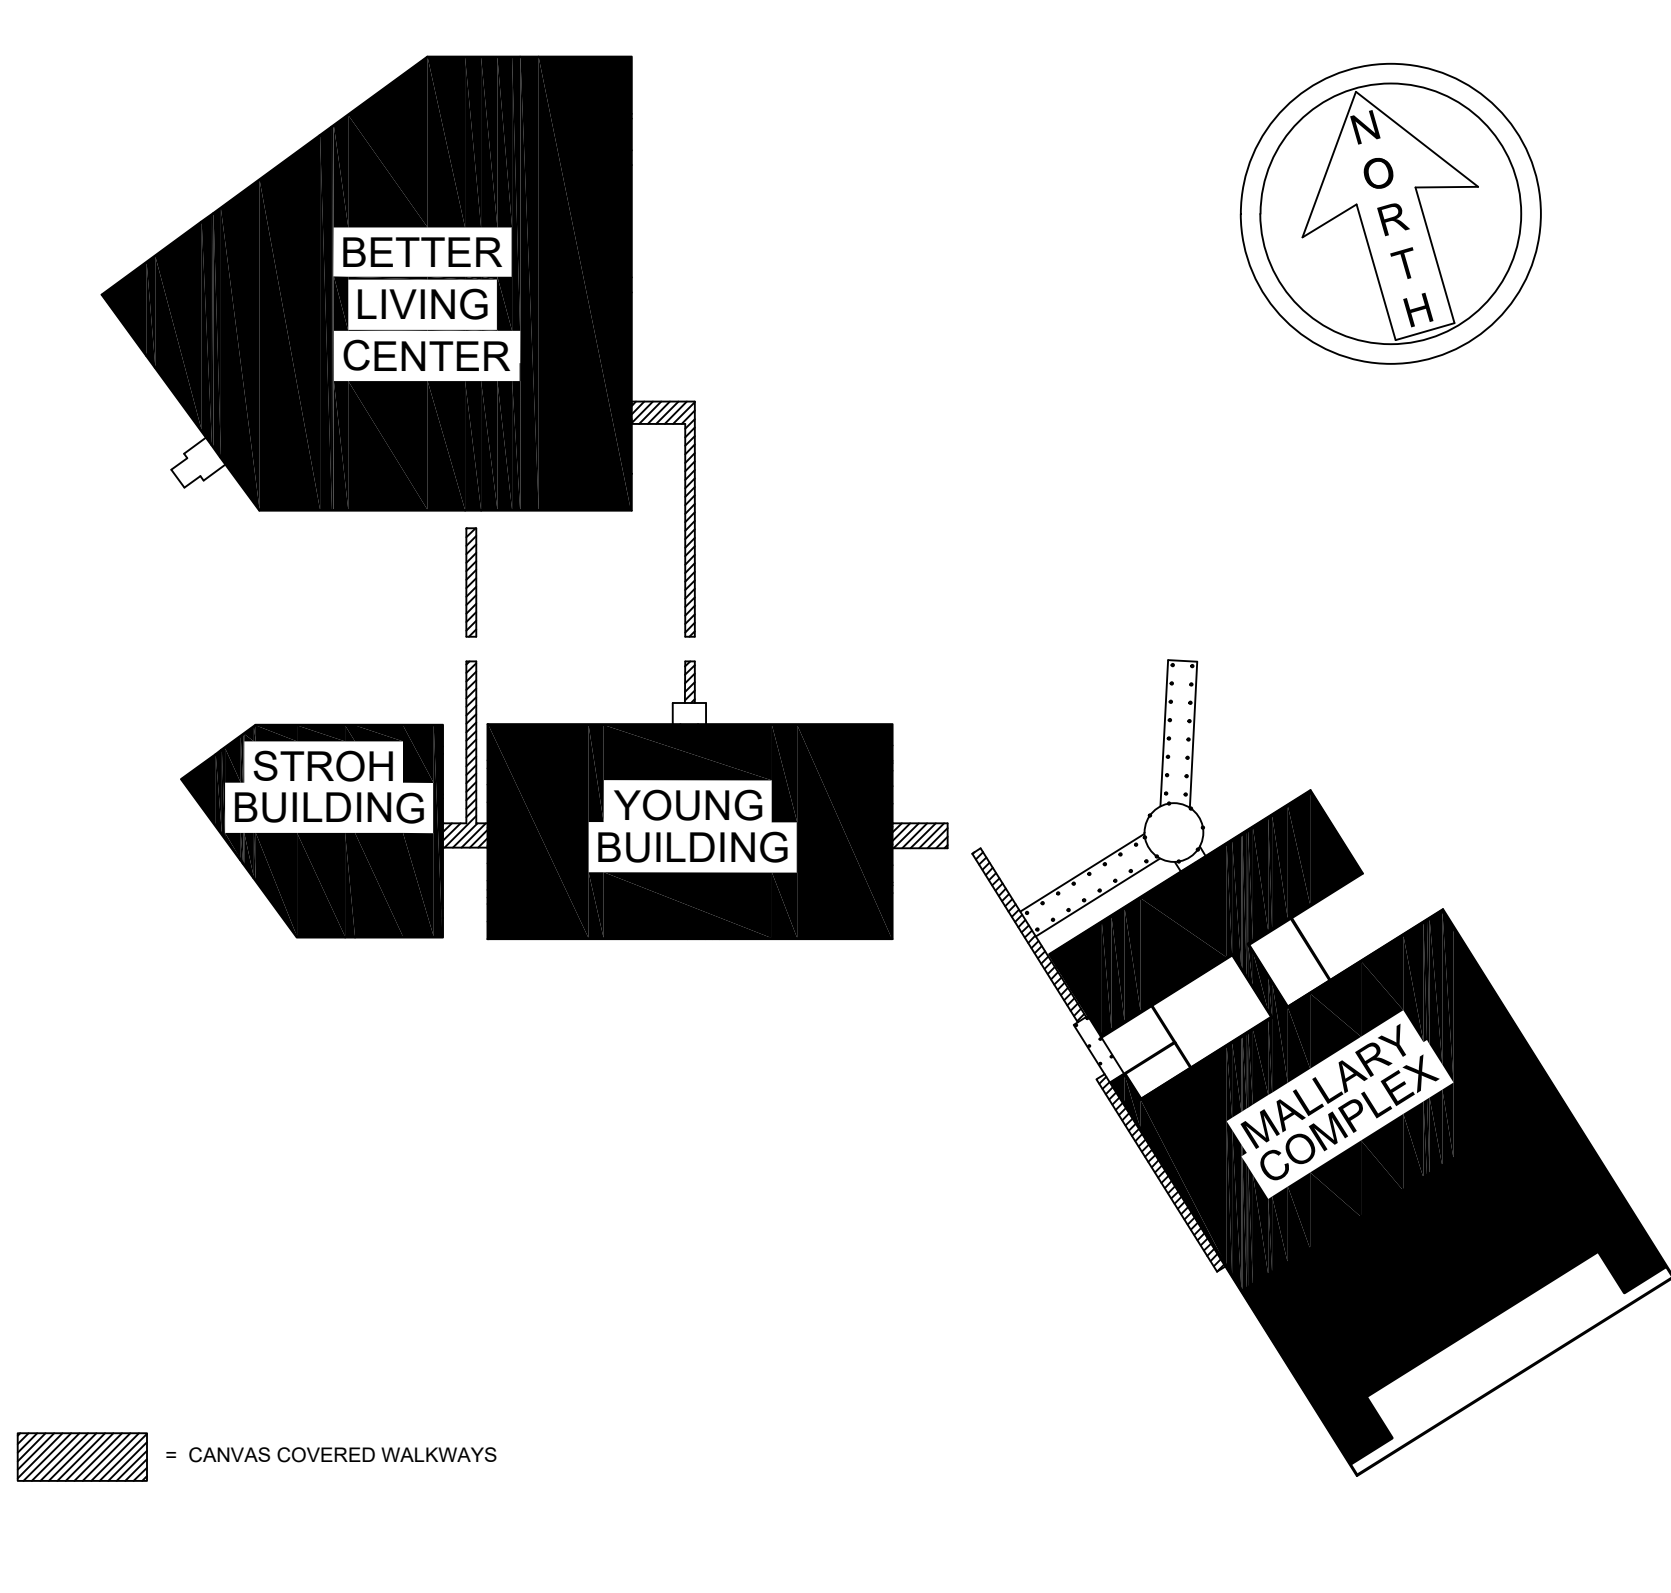

AMHERST RAILWAY SOCIETY'S 2017 RAILROAD HOBBY SHOW

FLOOR PLANS

ORIGINAL SCALE: 1/16 INCH = 1 FOOT

LEGEND FOR ALL BUILDINGS

- 45 = Section
- (21) = Tables per Section
- * = Fire Alarm Location
- ⊗ = Column With Fire Extinguisher
- ↔ = Public Entry & Exit

RELATIVE BUILDING LOCATION

STROH BUILDING

YOUNG BUILDING