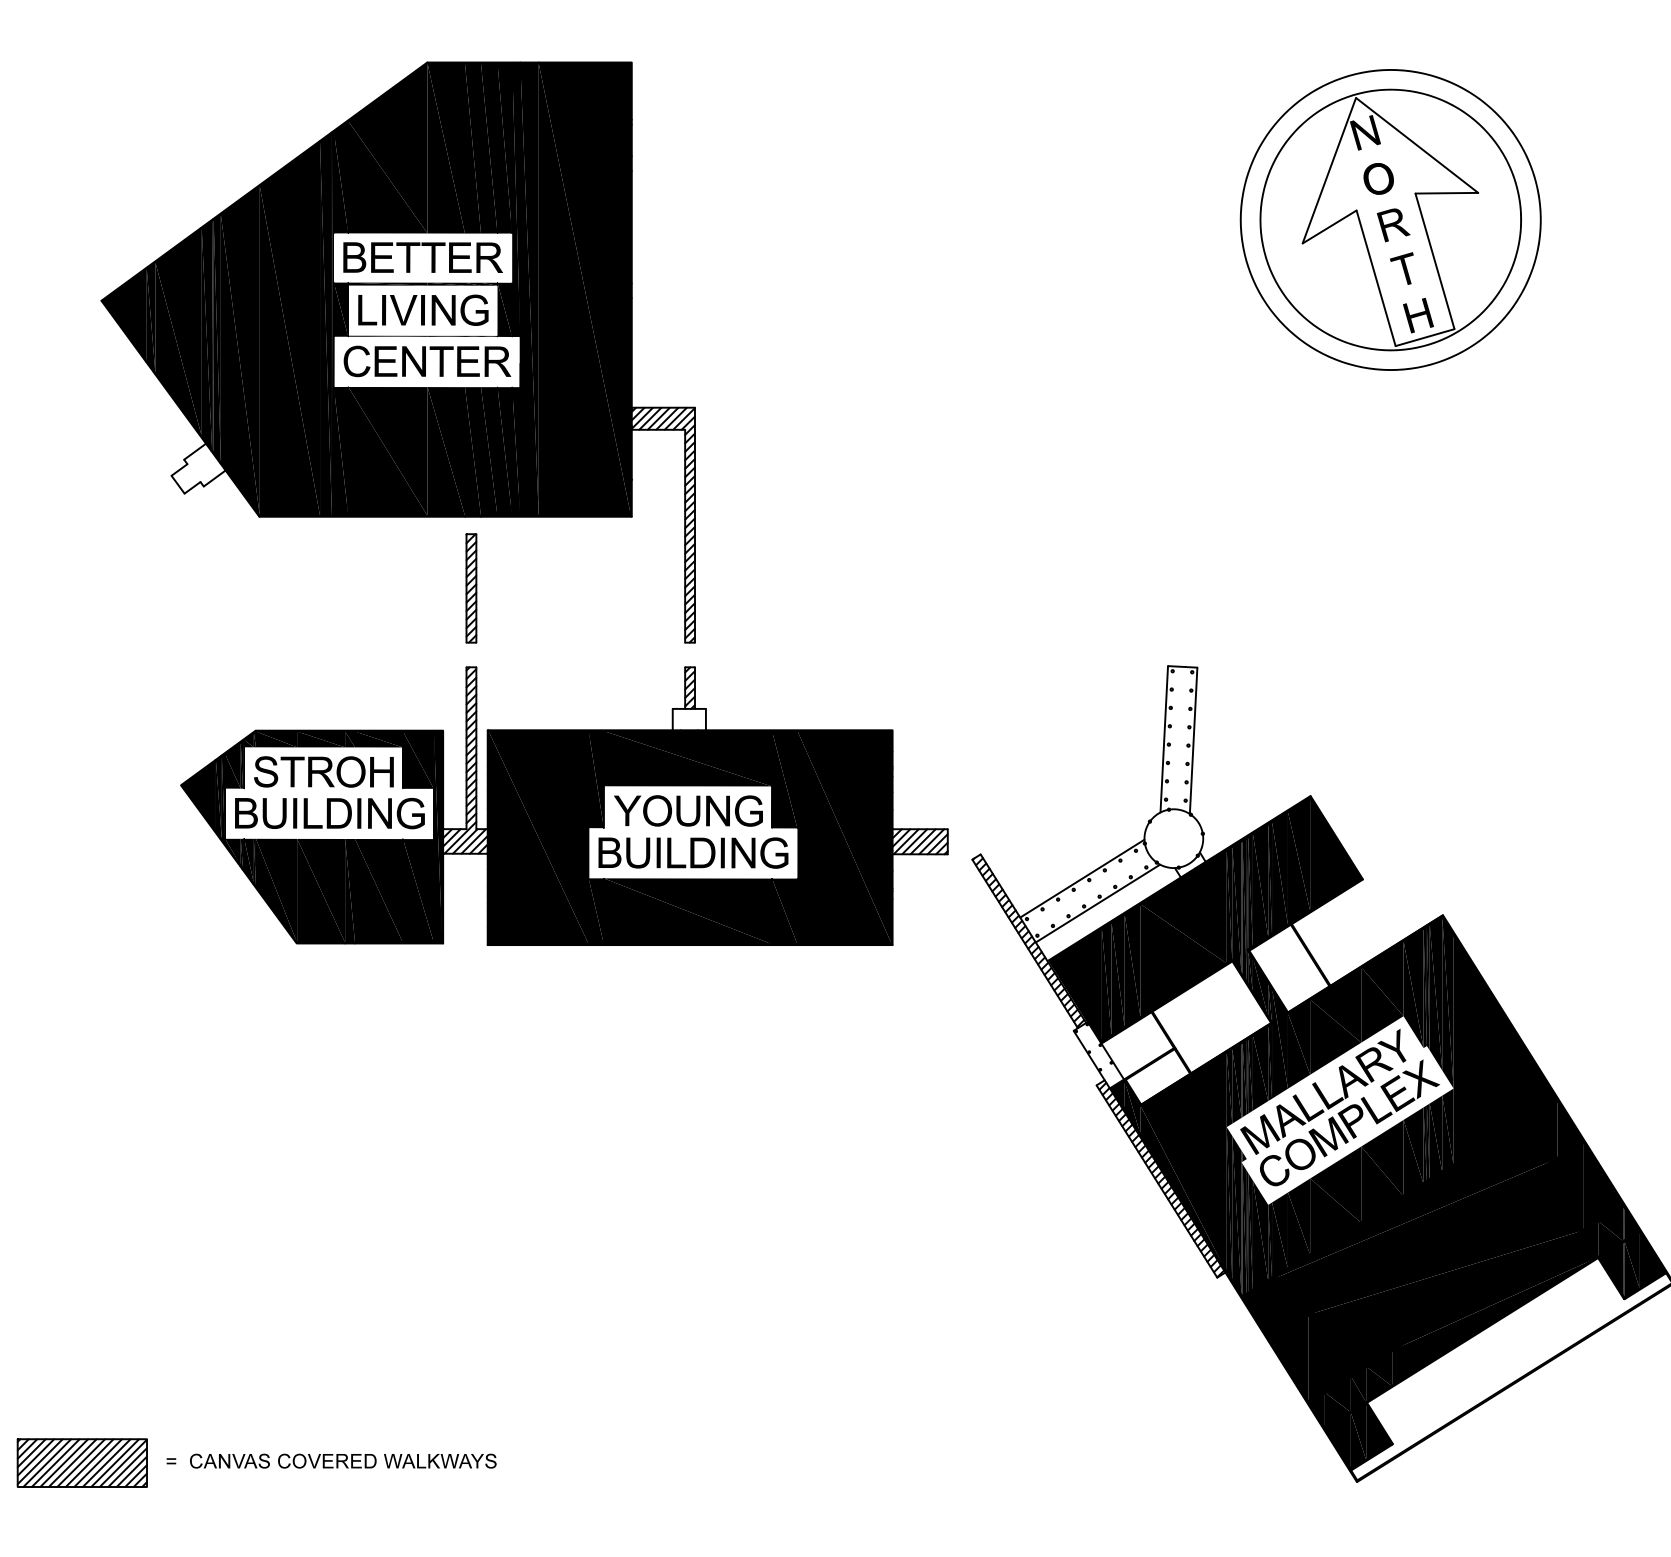

AMHERST RAILWAY SOCIETY'S 2024 RAILROAD HOBBY SHOW

FLOOR PLANS

ORIGINAL SCALE: 1/16 INCH = 1 FOOT

LEGEND FOR ALL BUILDINGS

- 45 = Section
- ⊙ = Tables per Section
- * = Fire Alarm Location
- ⊗ = Column With Fire Extinguisher
- ↔ = Public Entry & Exit
- ▨ = Area With Rug Floor Cover

RELATIVE BUILDING LOCATION

STROTH BUILDING

YOUNG BUILDING