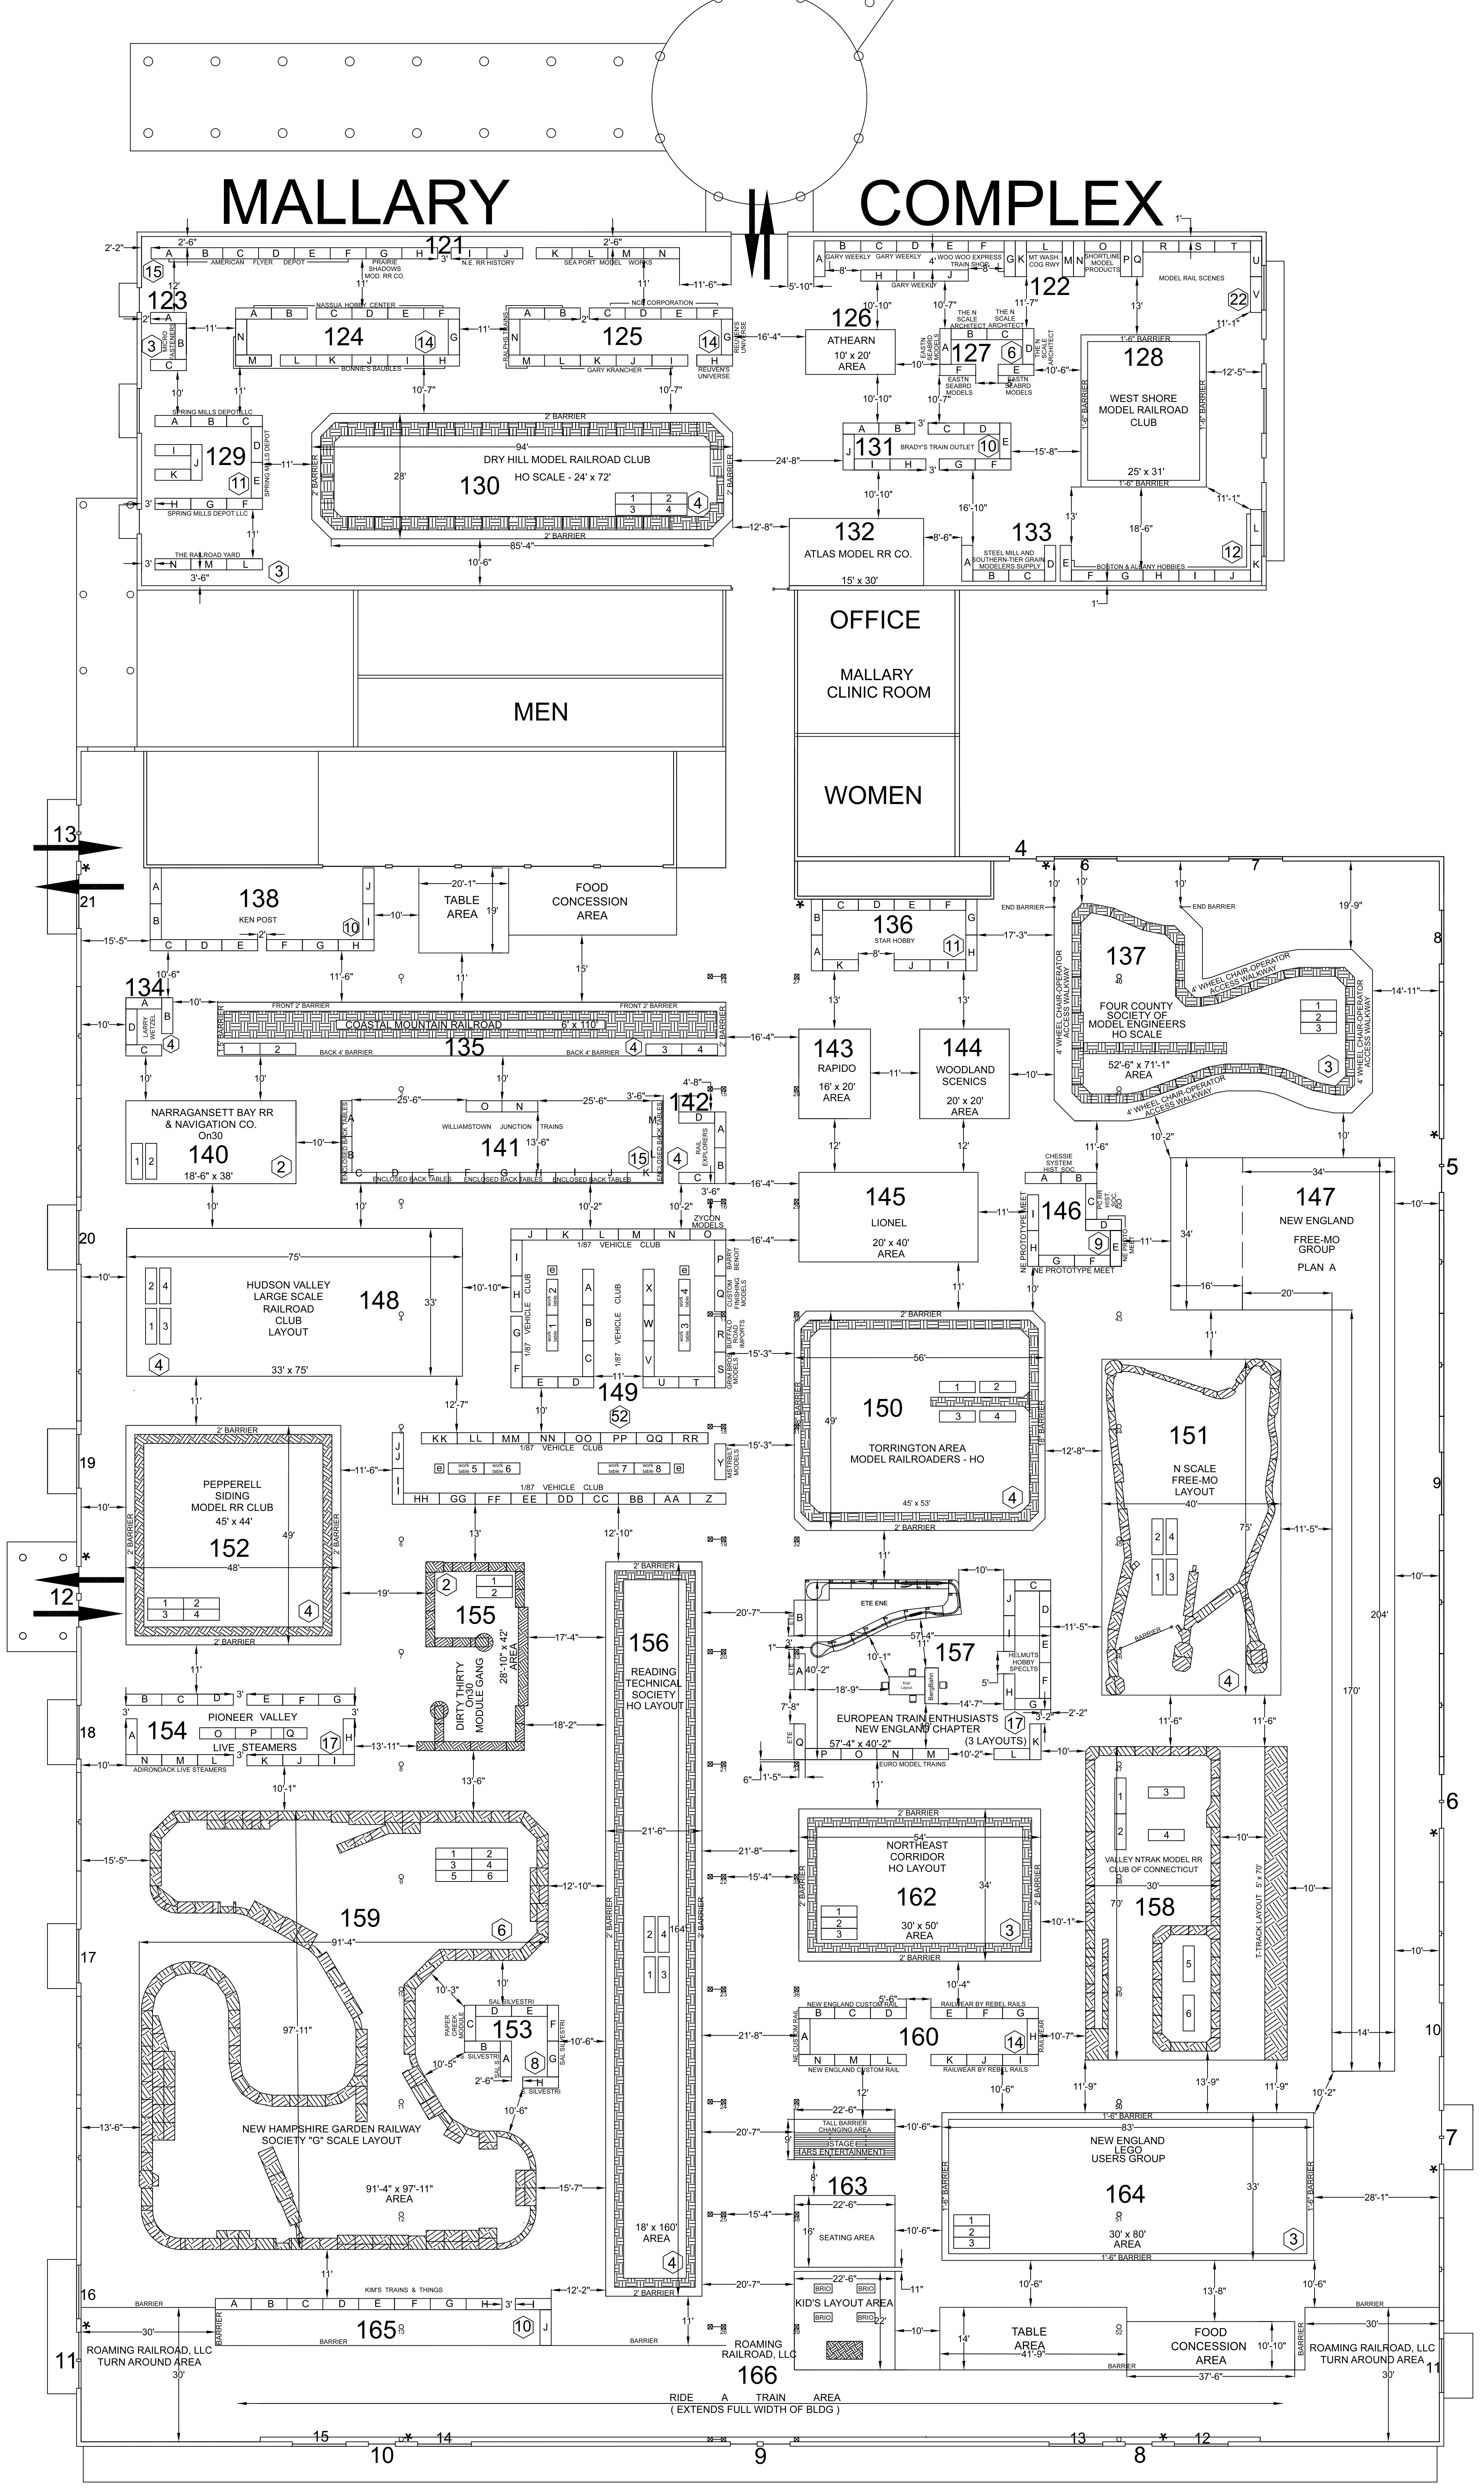

AMHERST RAILWAY SOCIETY'S 2024 RAILROAD HOBBY SHOW

FLOOR PLANS

ORIGINAL SCALE: 1/16 INCH = 1 FOOT

LEGEND FOR ALL BUILDINGS

- 45 = Section
- ⊙ = Tables per Section
- * = Fire Alarm Location
- ⊗ = Column With Fire Extinguisher
- ↔ = Public Entry & Exit
- ▨ = Area With Rug Floor Cover

RELATIVE BUILDING LOCATION

STROTH BUILDING

YOUNG BUILDING