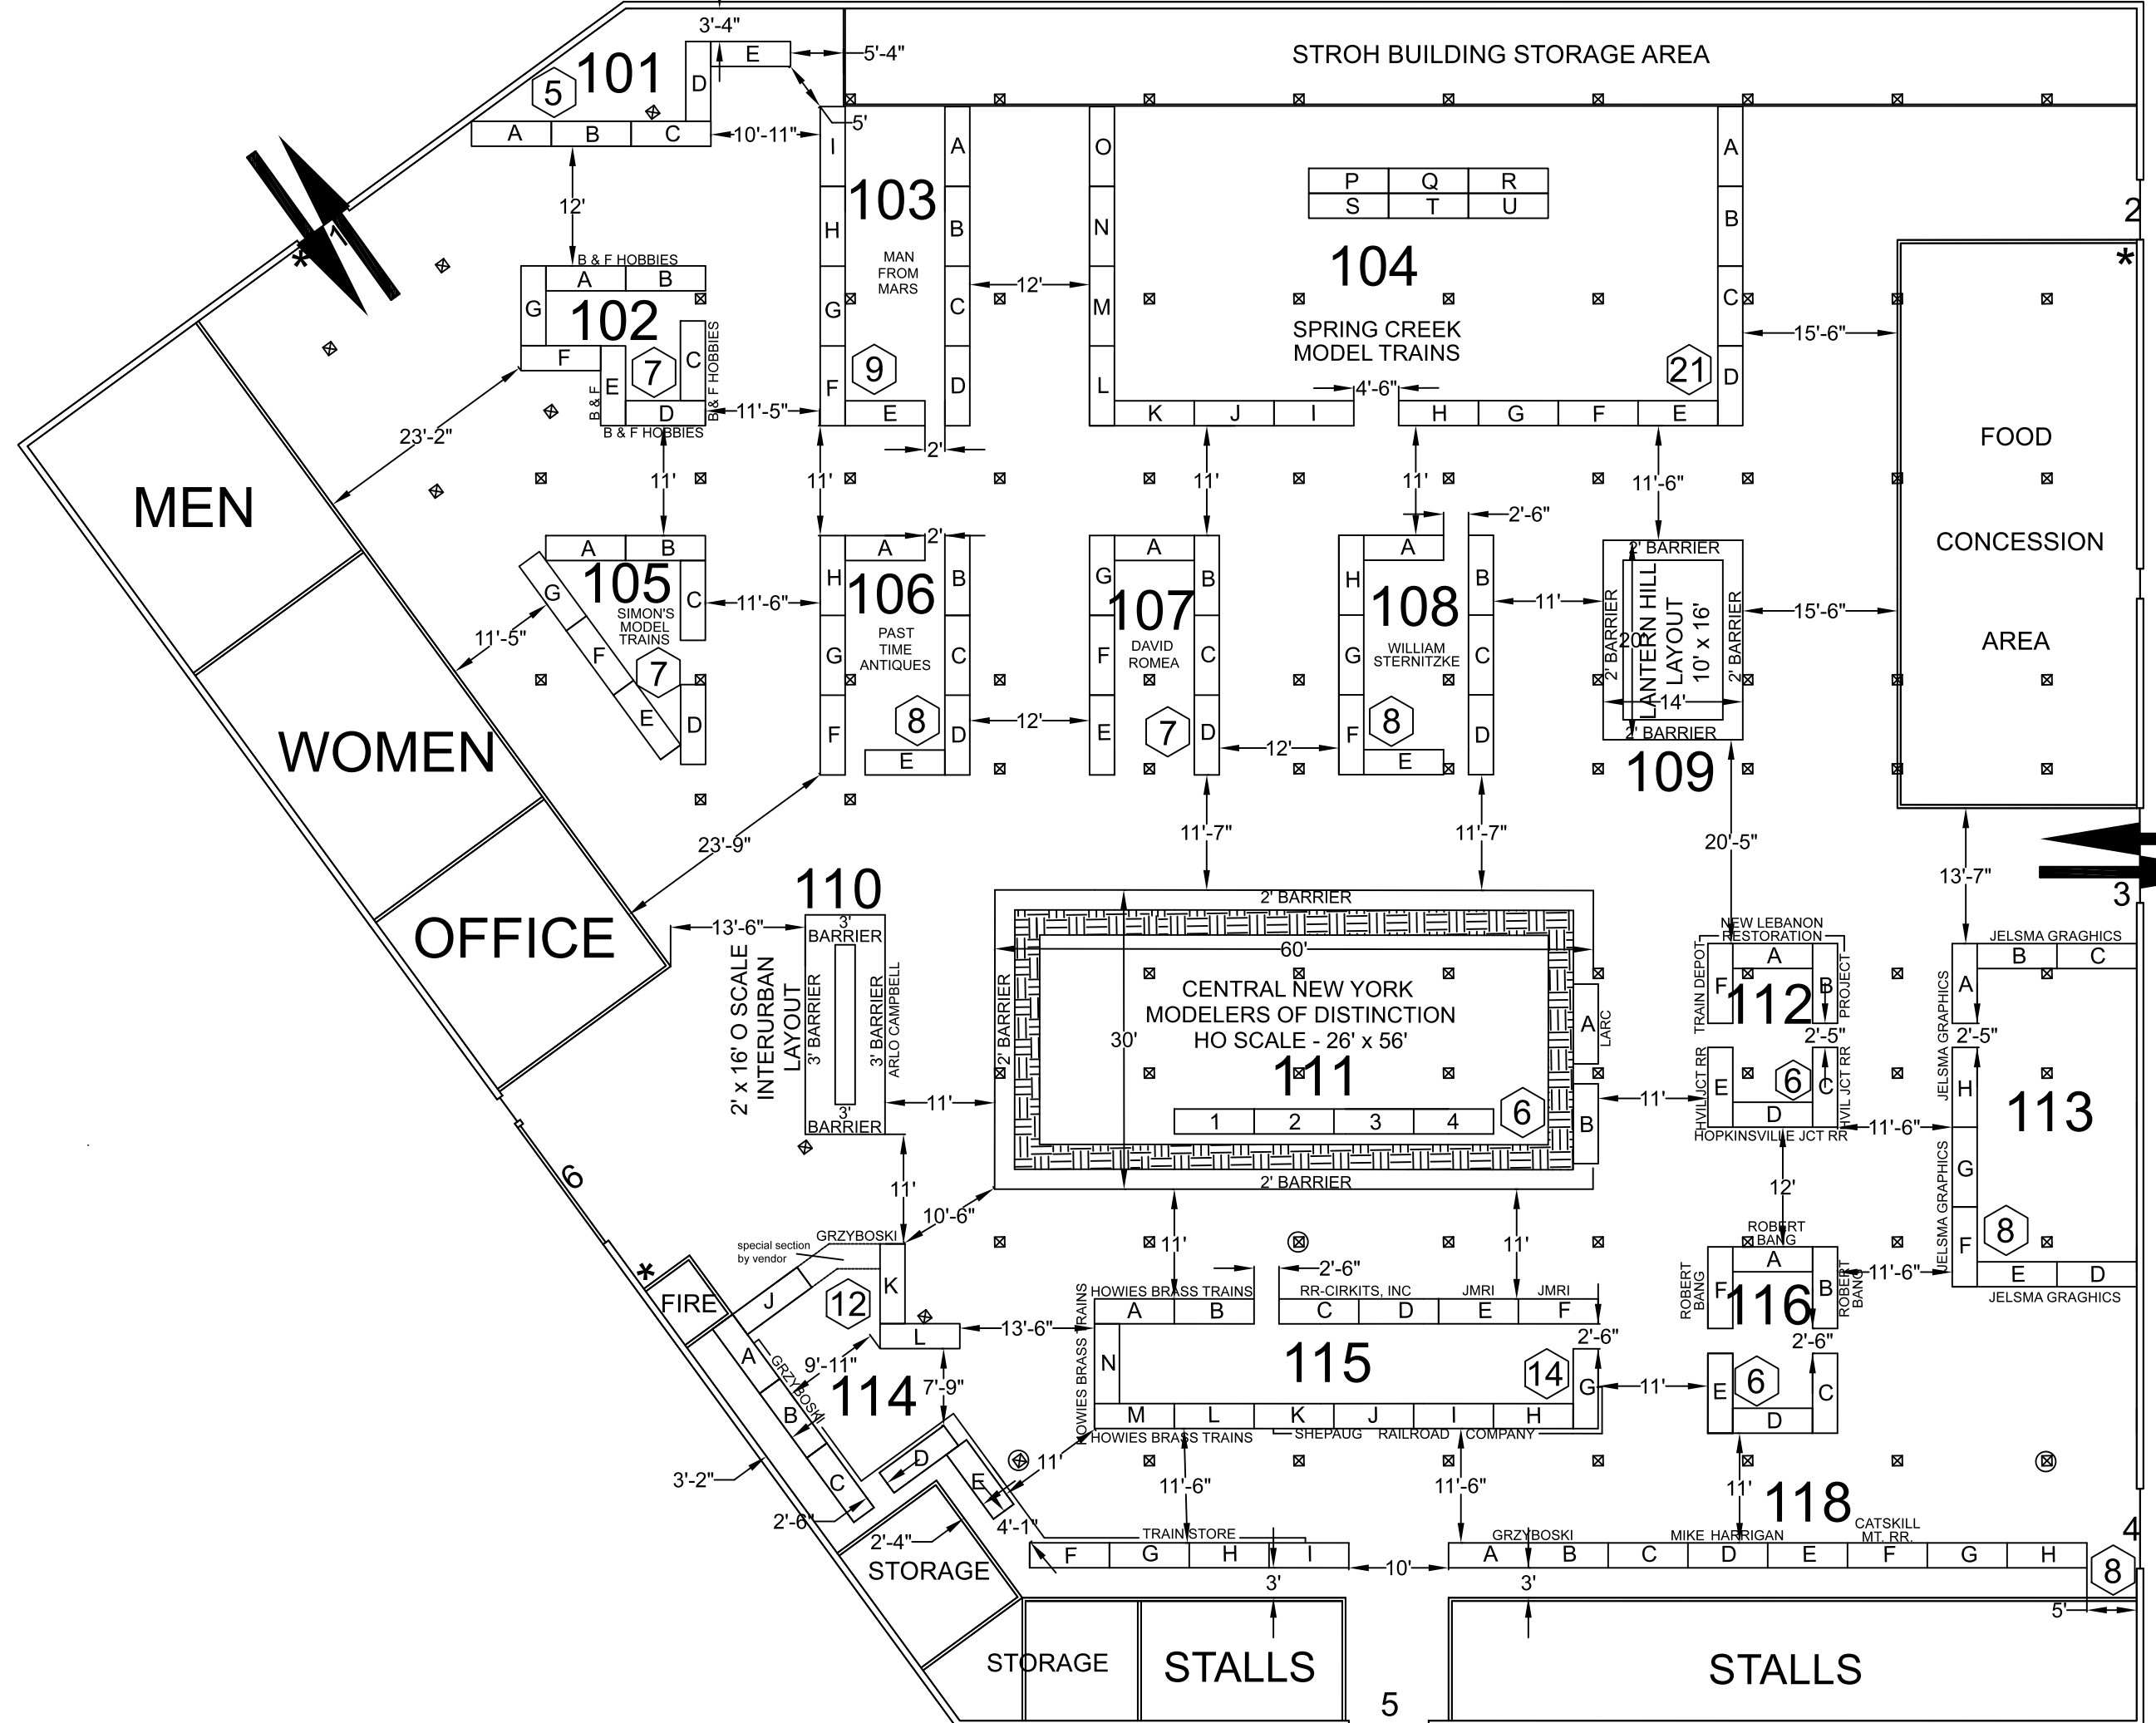

AMHERST RAILWAY SOCIETY'S 2024 RAILROAD HOBBY SHOW

FLOOR PLANS

ORIGINAL SCALE: 1/16 INCH = 1 FOOT

LEGEND FOR ALL BUILDINGS

- 45 = Section
- ⊙ = Tables per Section
- * = Fire Alarm Location
- ⊗ = Column With Fire Extinguisher
- ↔ = Public Entry & Exit
- ▨ = Area With Rug Floor Cover

RELATIVE BUILDING LOCATION

STROTH BUILDING

YOUNG BUILDING