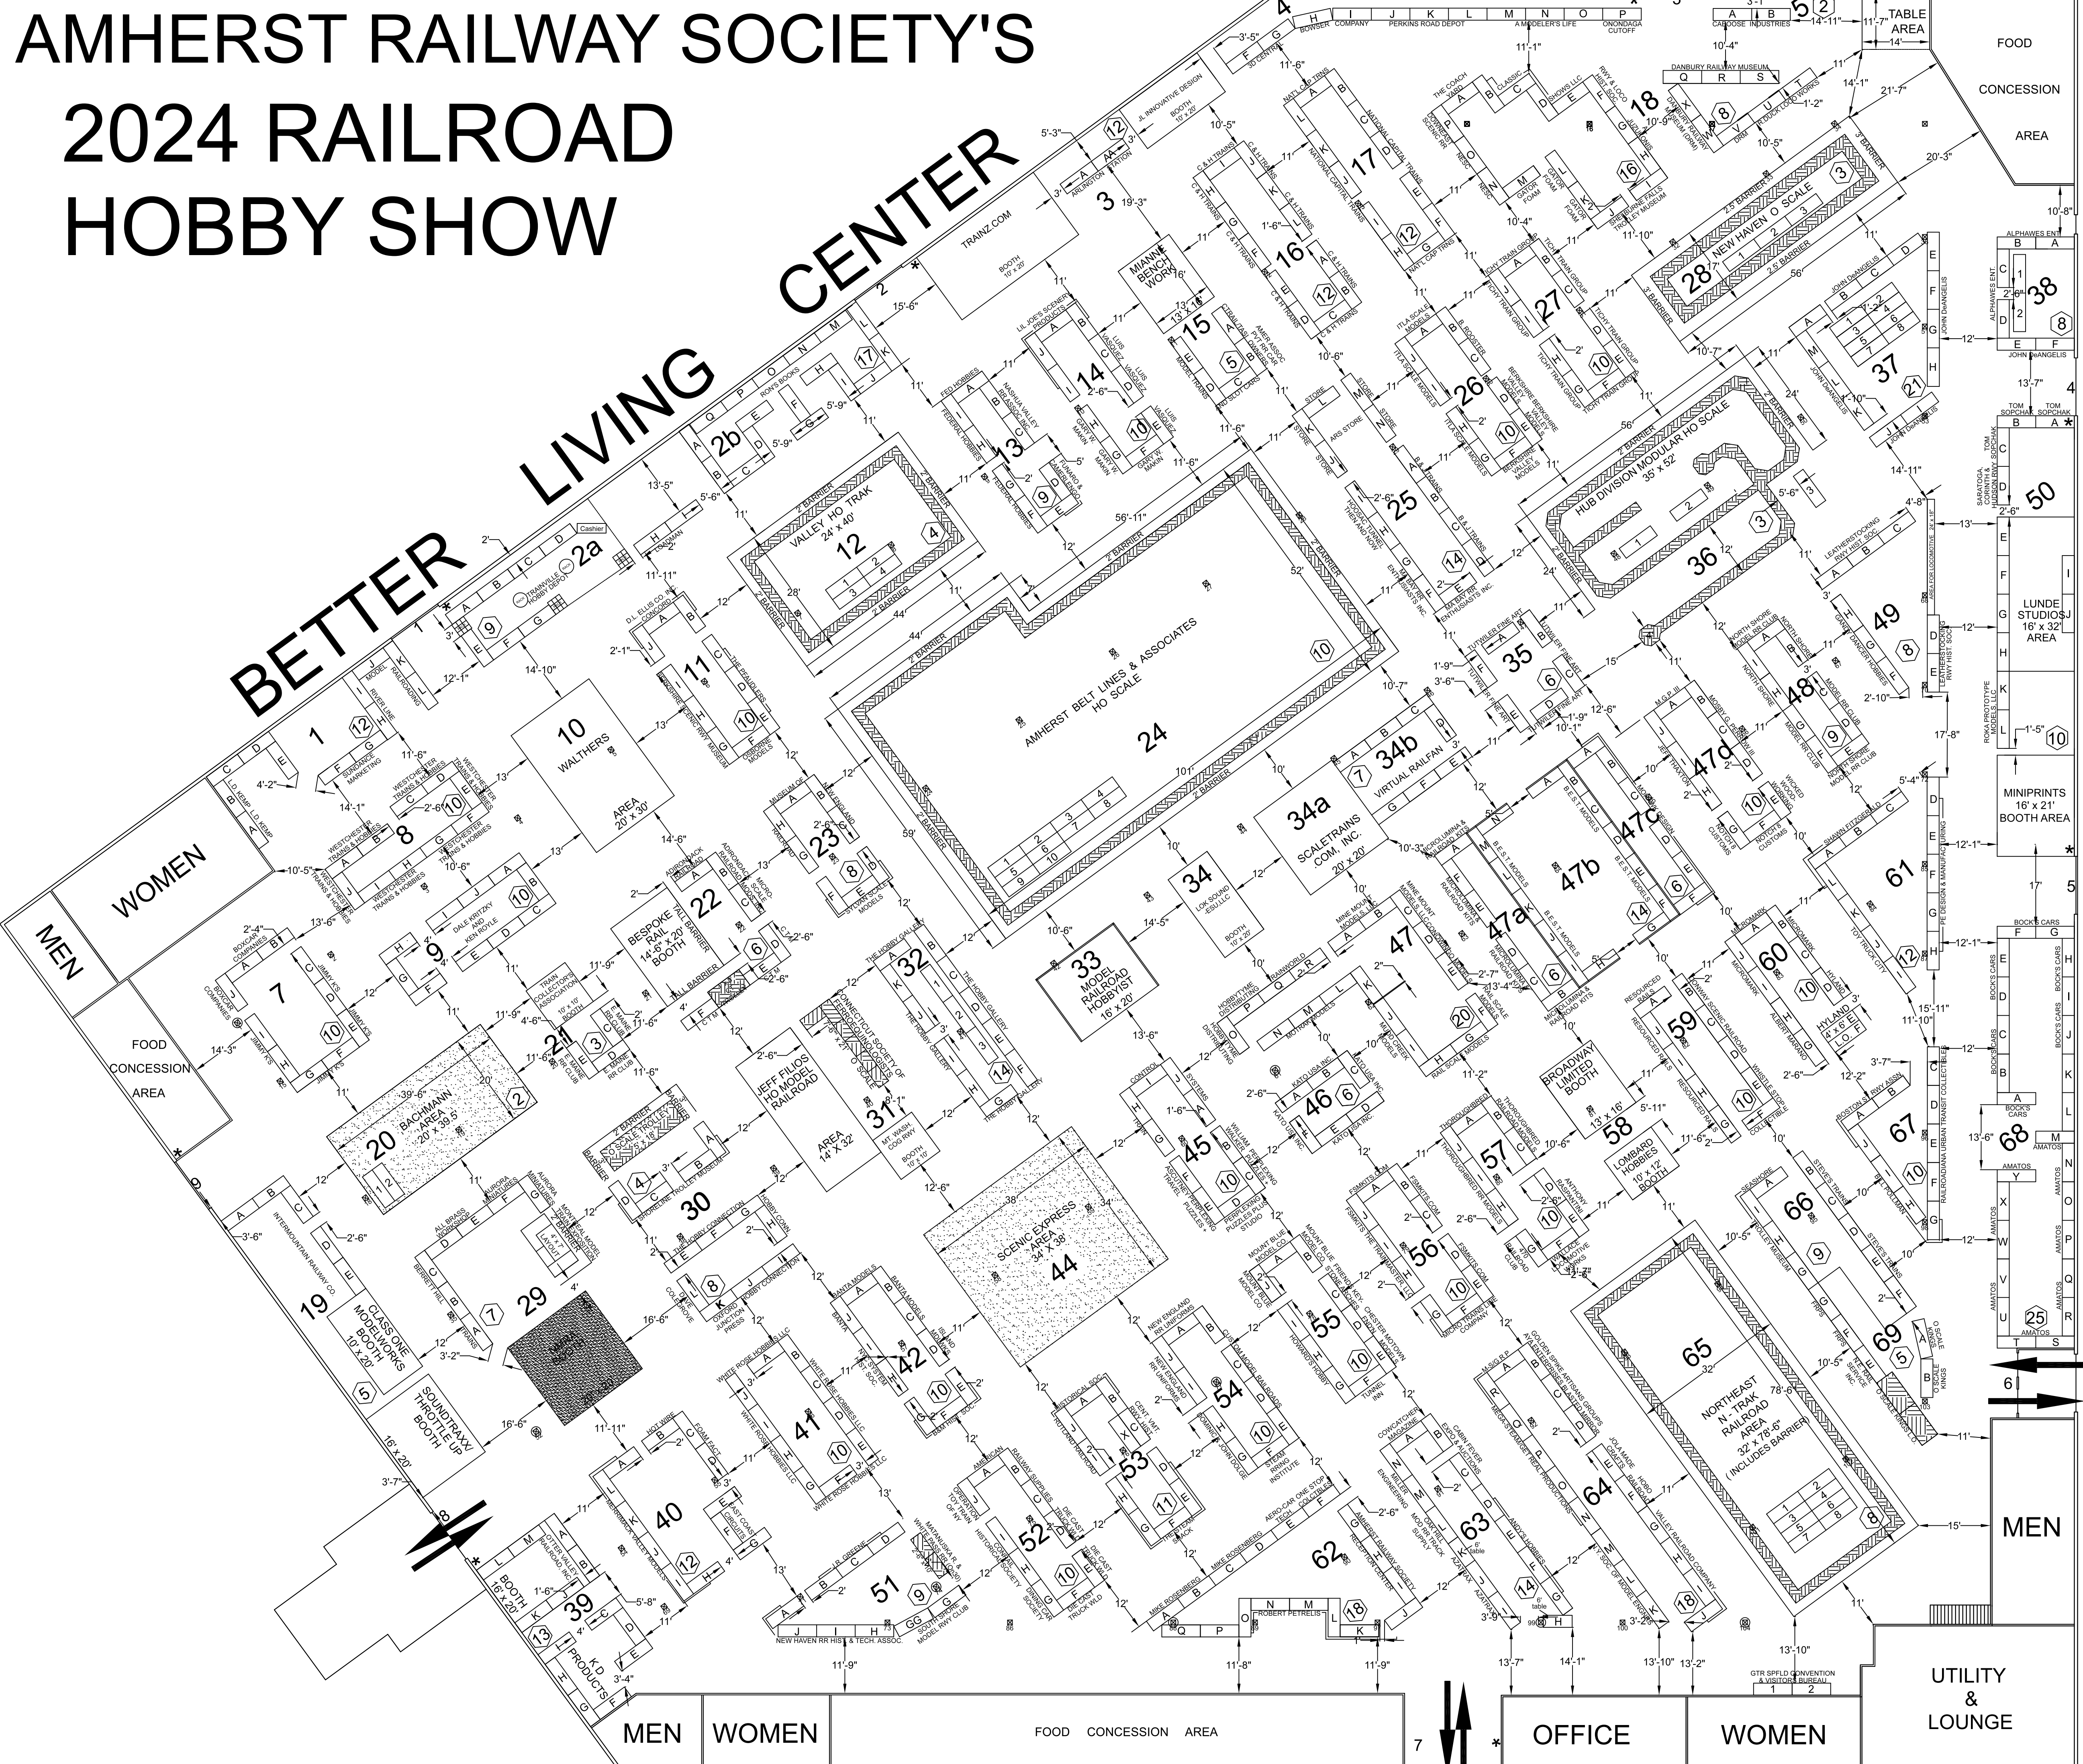

AMHERST RAILWAY SOCIETY'S 2024 RAILROAD HOBBY SHOW

FLOOR PLANS

ORIGINAL SCALE: 1/16 INCH = 1 FOOT

LEGEND FOR ALL BUILDINGS

- 45 = Section
- ⊙ = Tables per Section
- * = Fire Alarm Location
- ⊗ = Column With Fire Extinguisher
- ↔ = Public Entry & Exit
- ▨ = Area With Rug Floor Cover

RELATIVE BUILDING LOCATION

STROTH BUILDING

YOUNG BUILDING