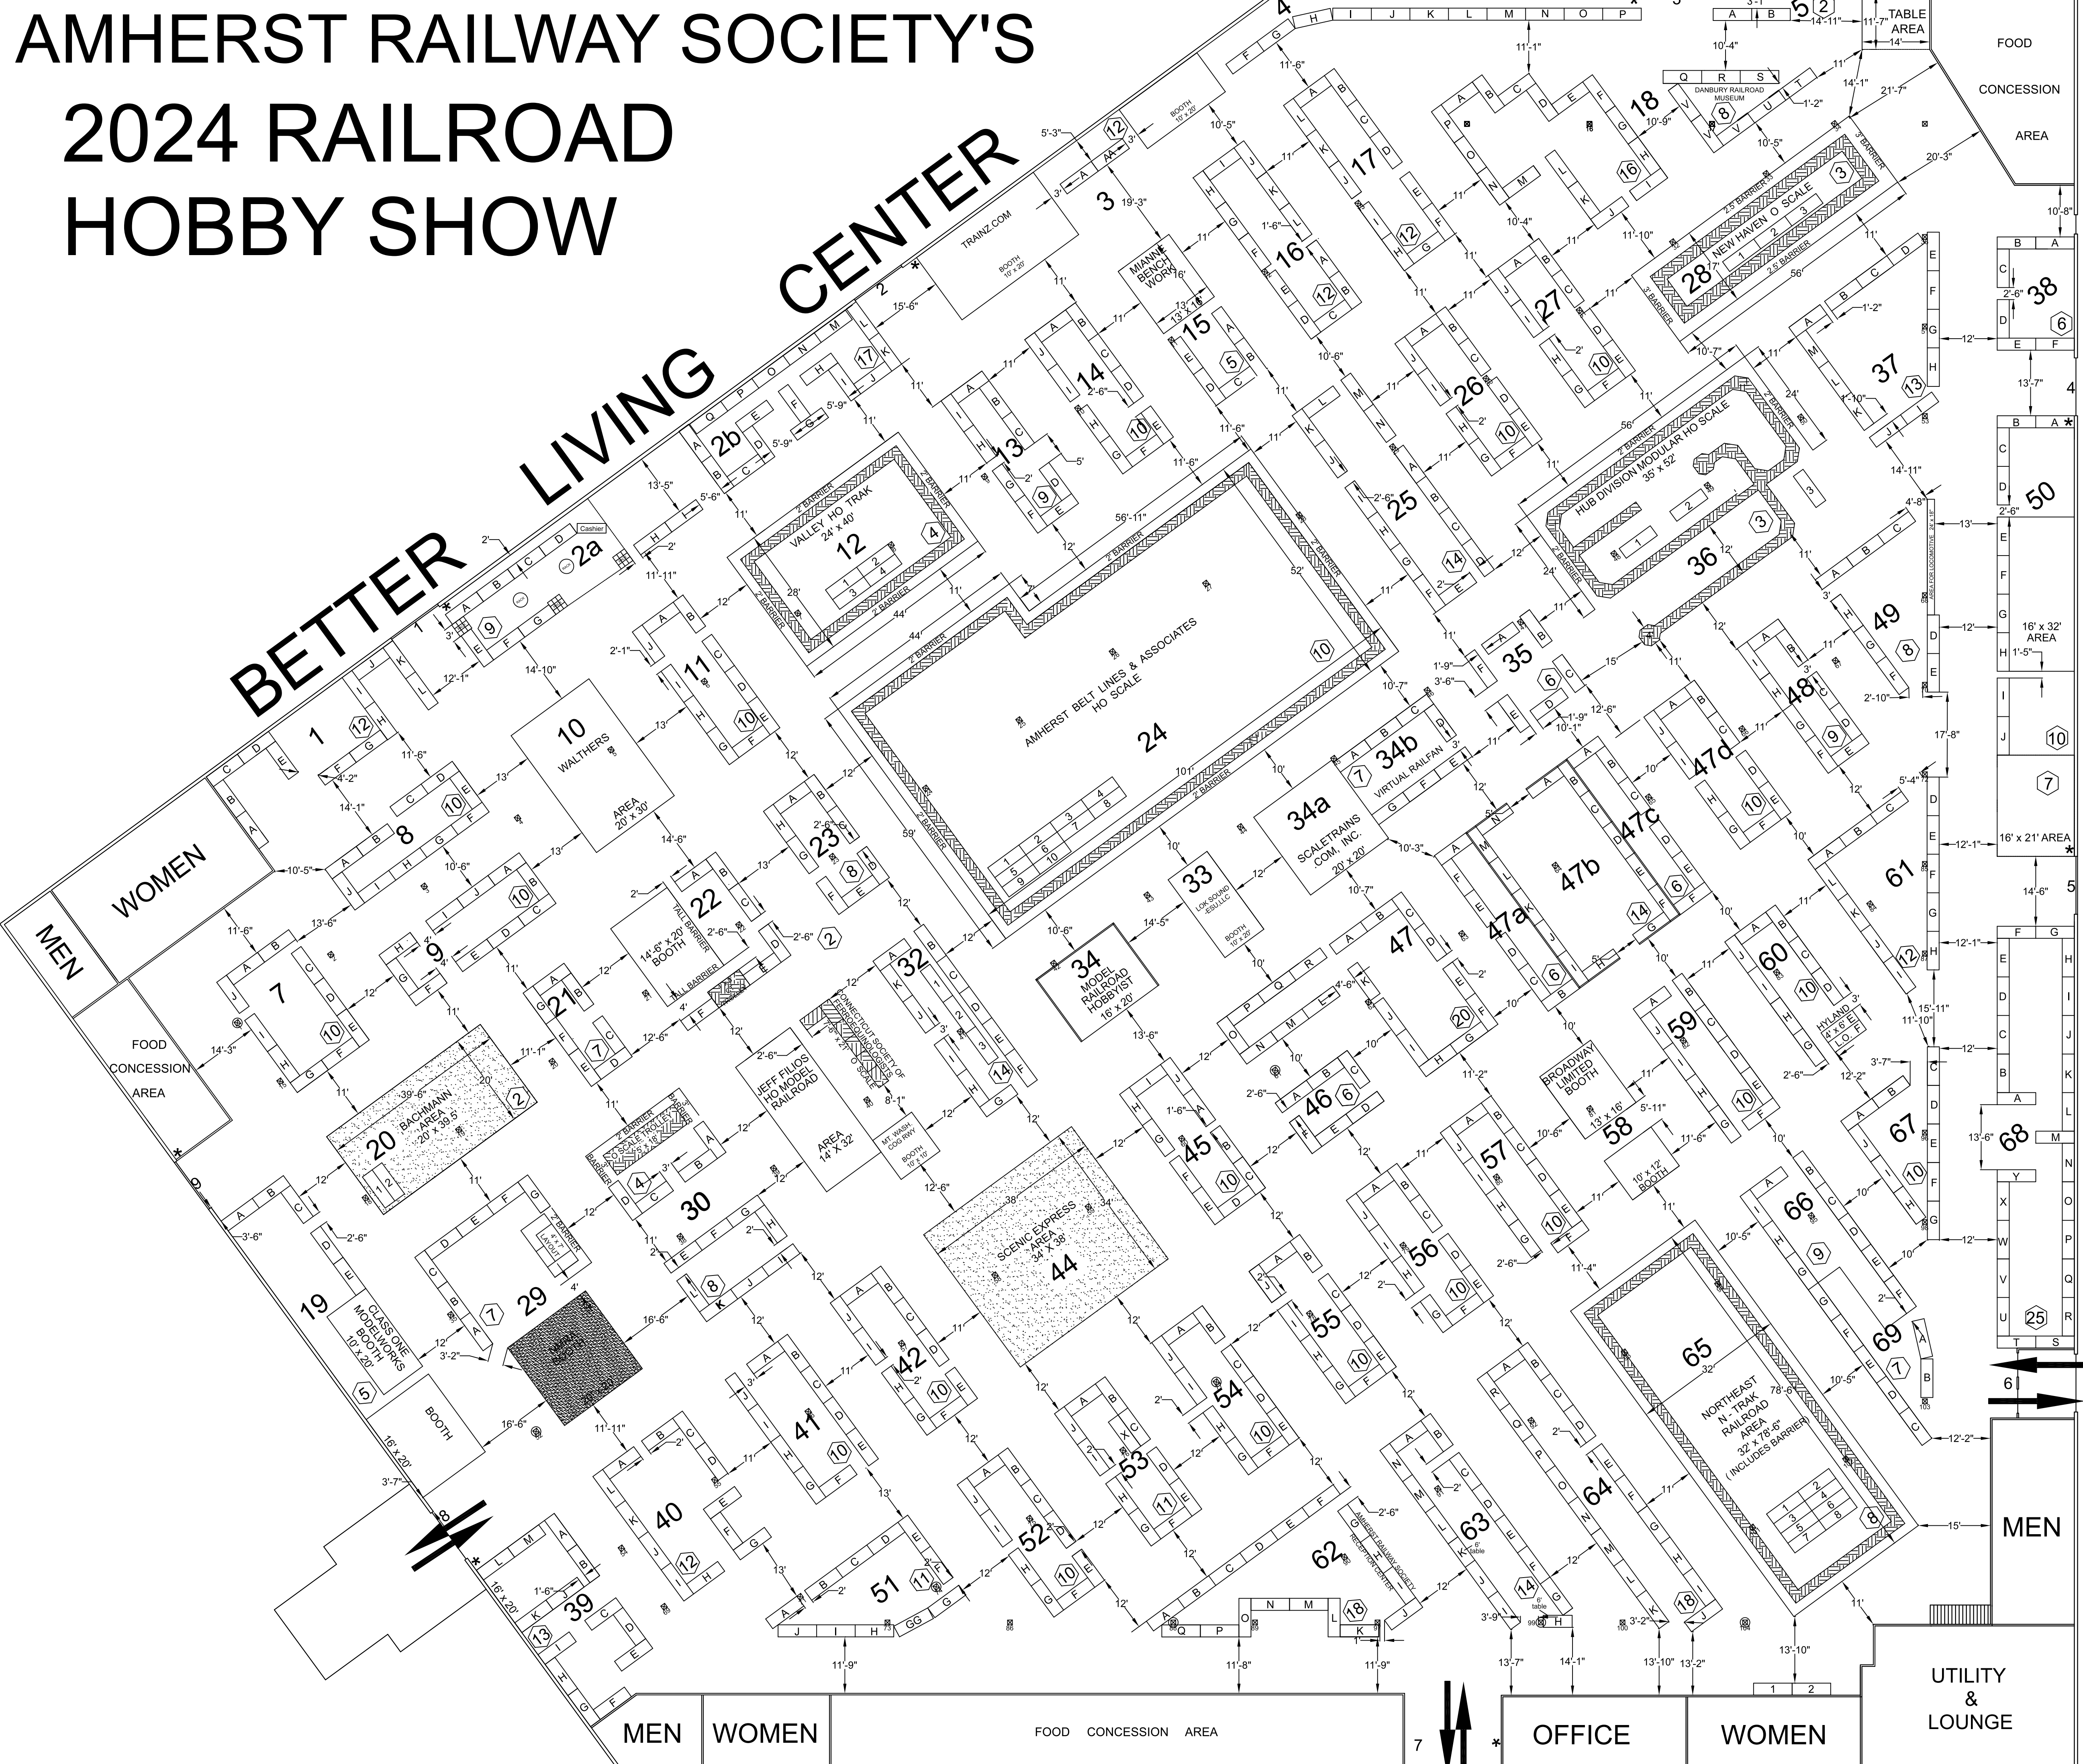

AMHERST RAILWAY SOCIETY'S 2024 RAILROAD HOBBY SHOW

FLOOR PLANS

ORIGINAL SCALE: 1/16 INCH = 1 FOOT

LEGEND FOR ALL BUILDINGS

- 45 = Section
- 21 = Tables per Section
- * = Fire Alarm Location
- ⊗ = Column With Fire Extinguisher
- ↔ = Public Entry & Exit
- ▨ = Area With Rug Floor Cover

RELATIVE BUILDING LOCATION

STROTH BUILDING

YOUNG BUILDING