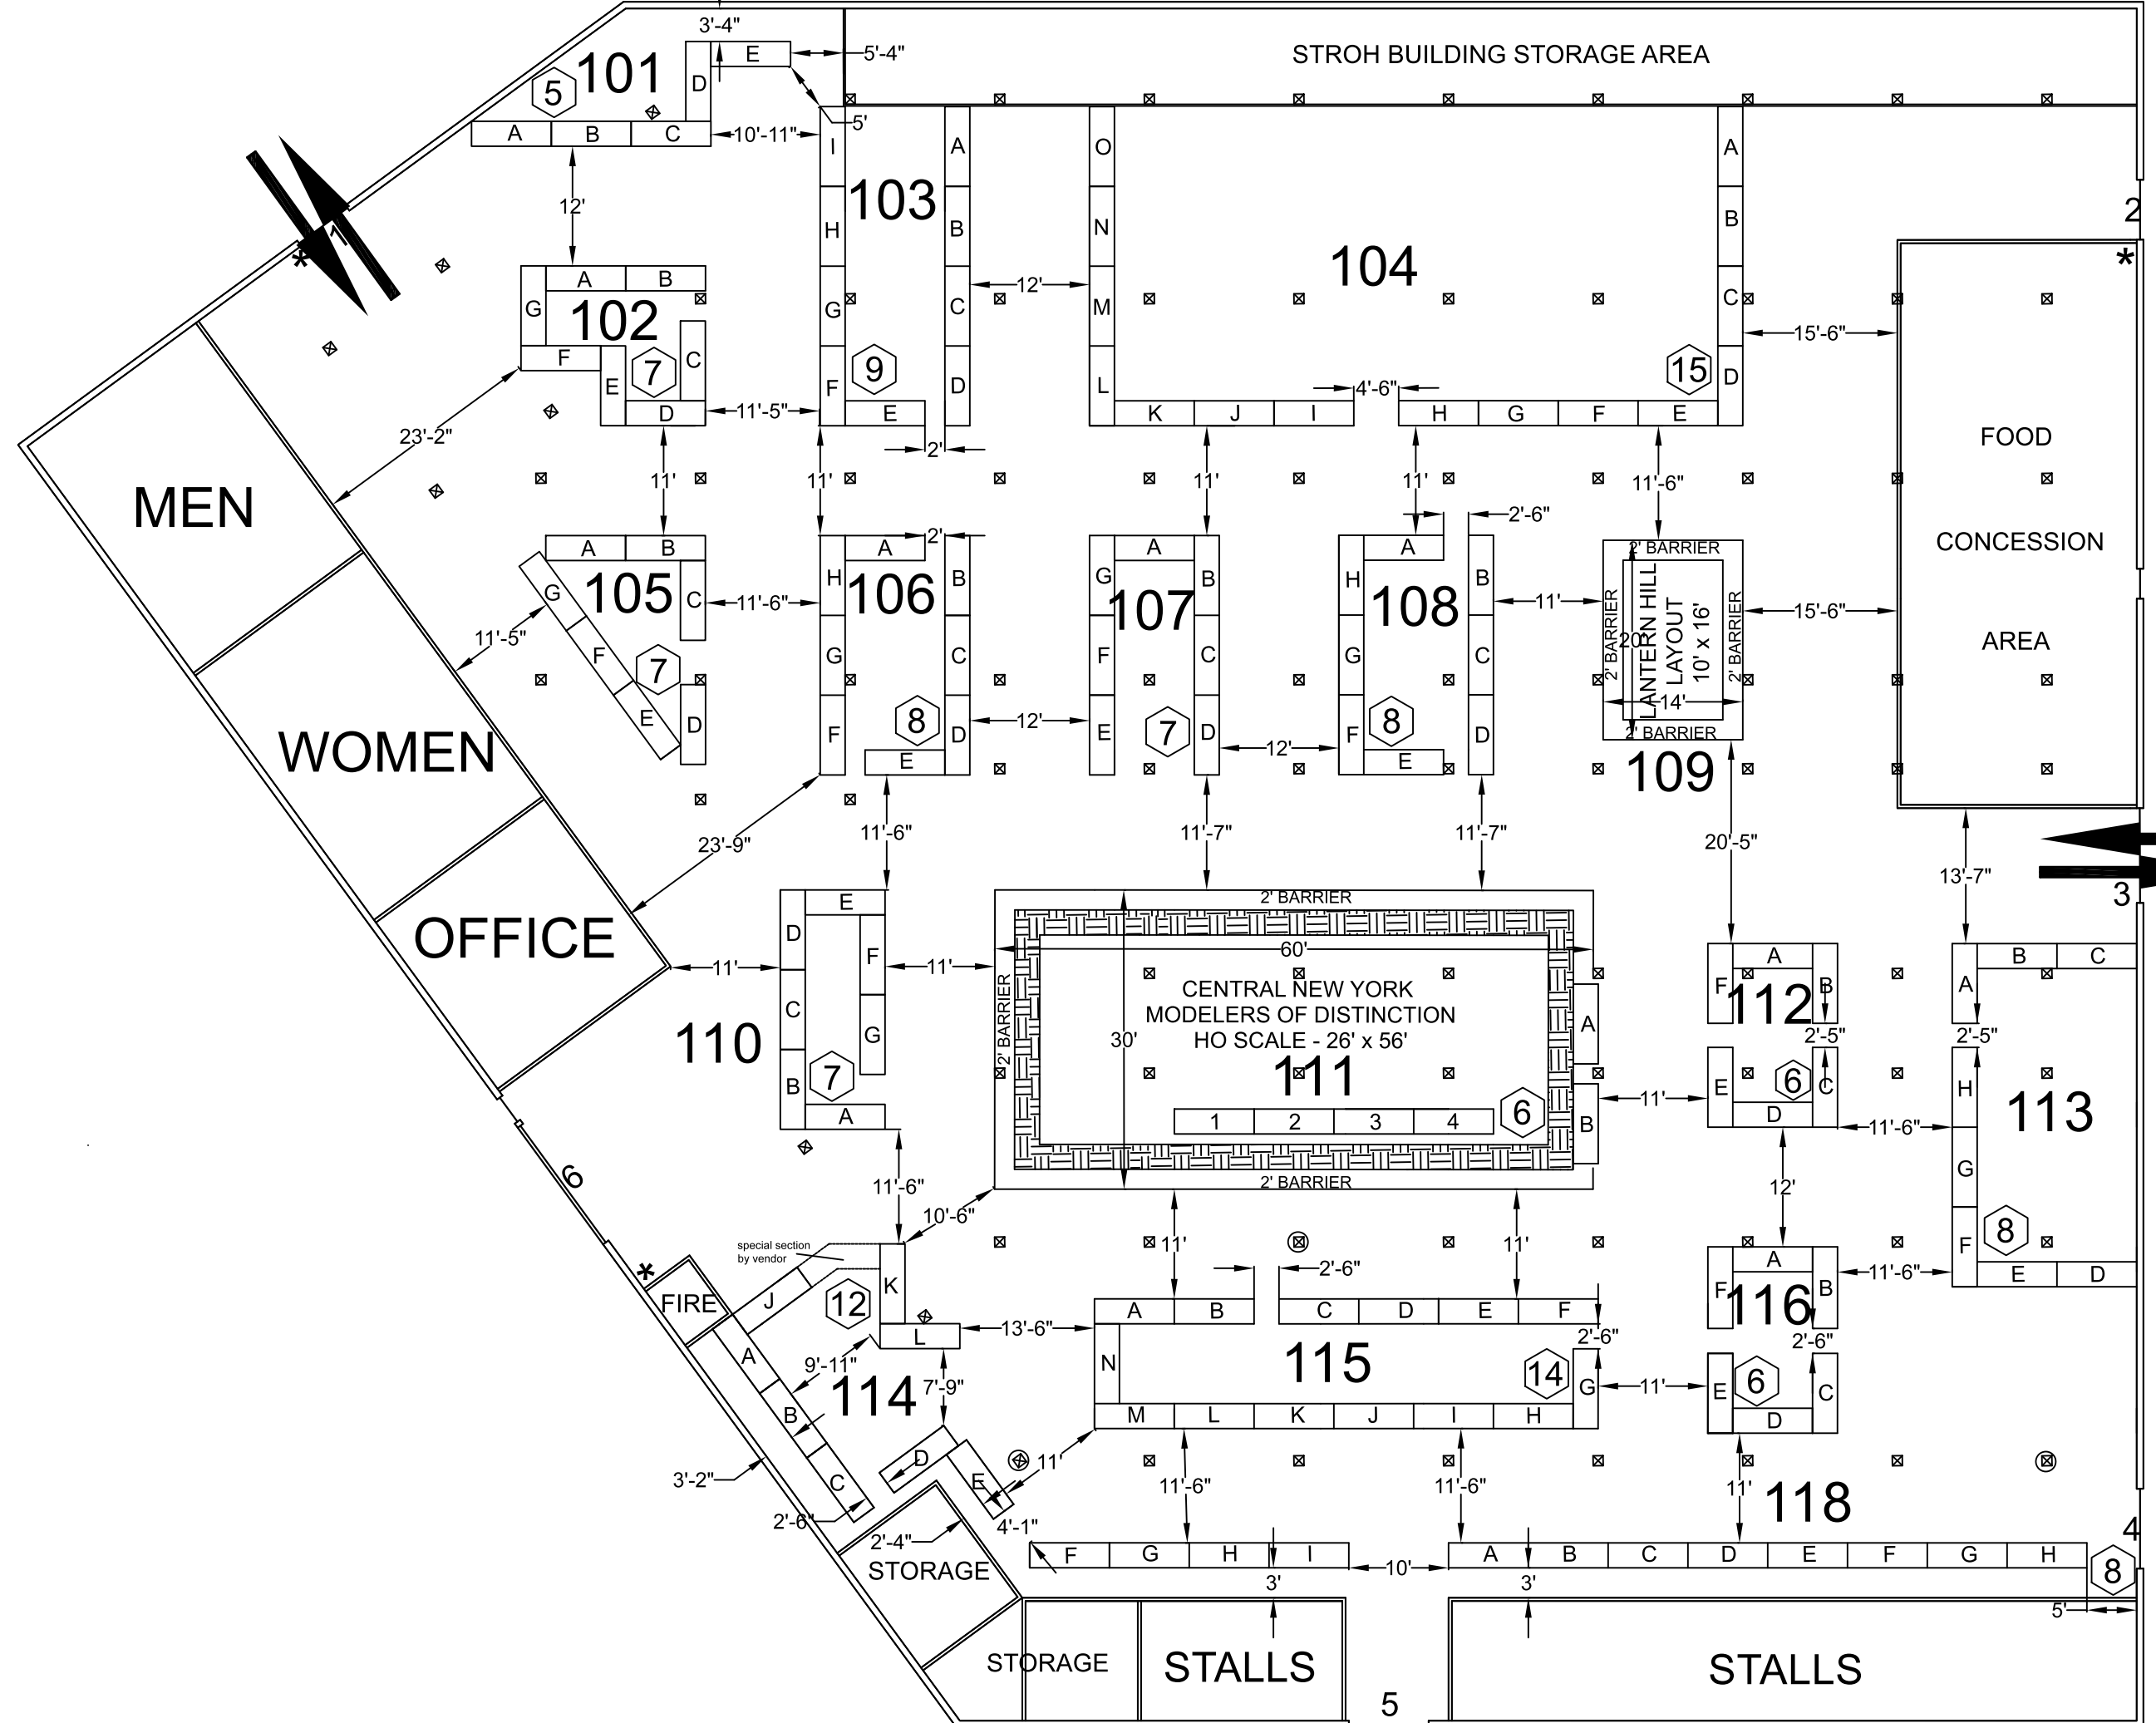

AMHERST RAILWAY SOCIETY'S 2024 RAILROAD HOBBY SHOW

FLOOR PLANS

ORIGINAL SCALE: 1/16 INCH = 1 FOOT

LEGEND FOR ALL BUILDINGS

- 45 = Section
- 21 = Tables per Section
- * = Fire Alarm Location
- ⊗ = Column With Fire Extinguisher
- ↔ = Public Entry & Exit
- ▨ = Area With Rug Floor Cover

RELATIVE BUILDING LOCATION

STROTH BUILDING

YOUNG BUILDING