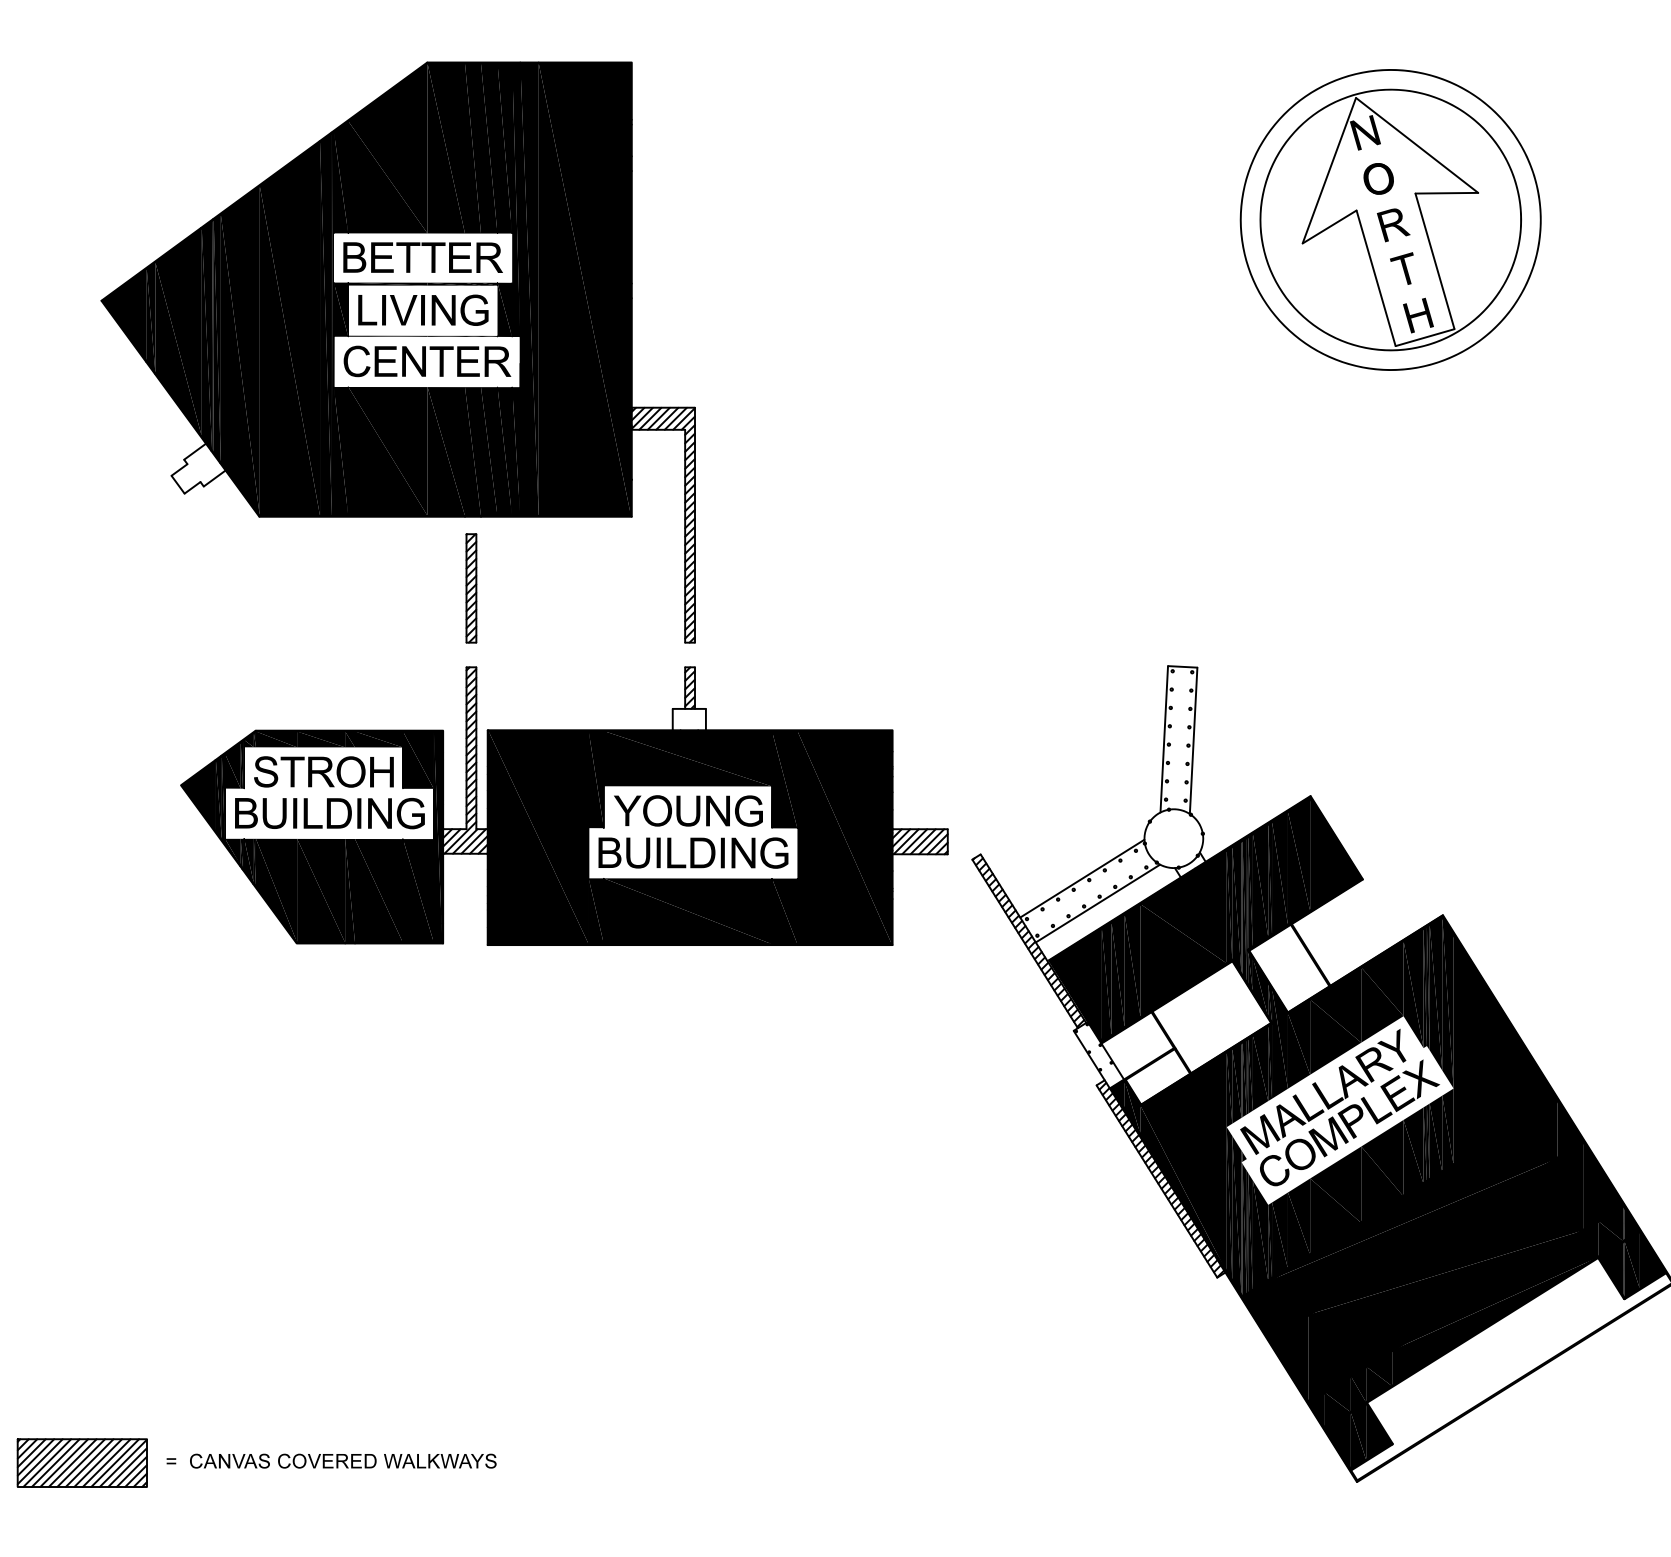

AMHERST RAILWAY SOCIETY'S 2024 RAILROAD HOBBY SHOW

FLOOR PLANS

ORIGINAL SCALE: 1/16 INCH = 1 FOOT

LEGEND FOR ALL BUILDINGS

- 45 = Section
- 21 = Tables per Section
- * = Fire Alarm Location
- ⊗ = Column With Fire Extinguisher
- ↔ = Public Entry & Exit
- ▨ = Area With Rug Floor Cover

RELATIVE BUILDING LOCATION

STROTH BUILDING

YOUNG BUILDING