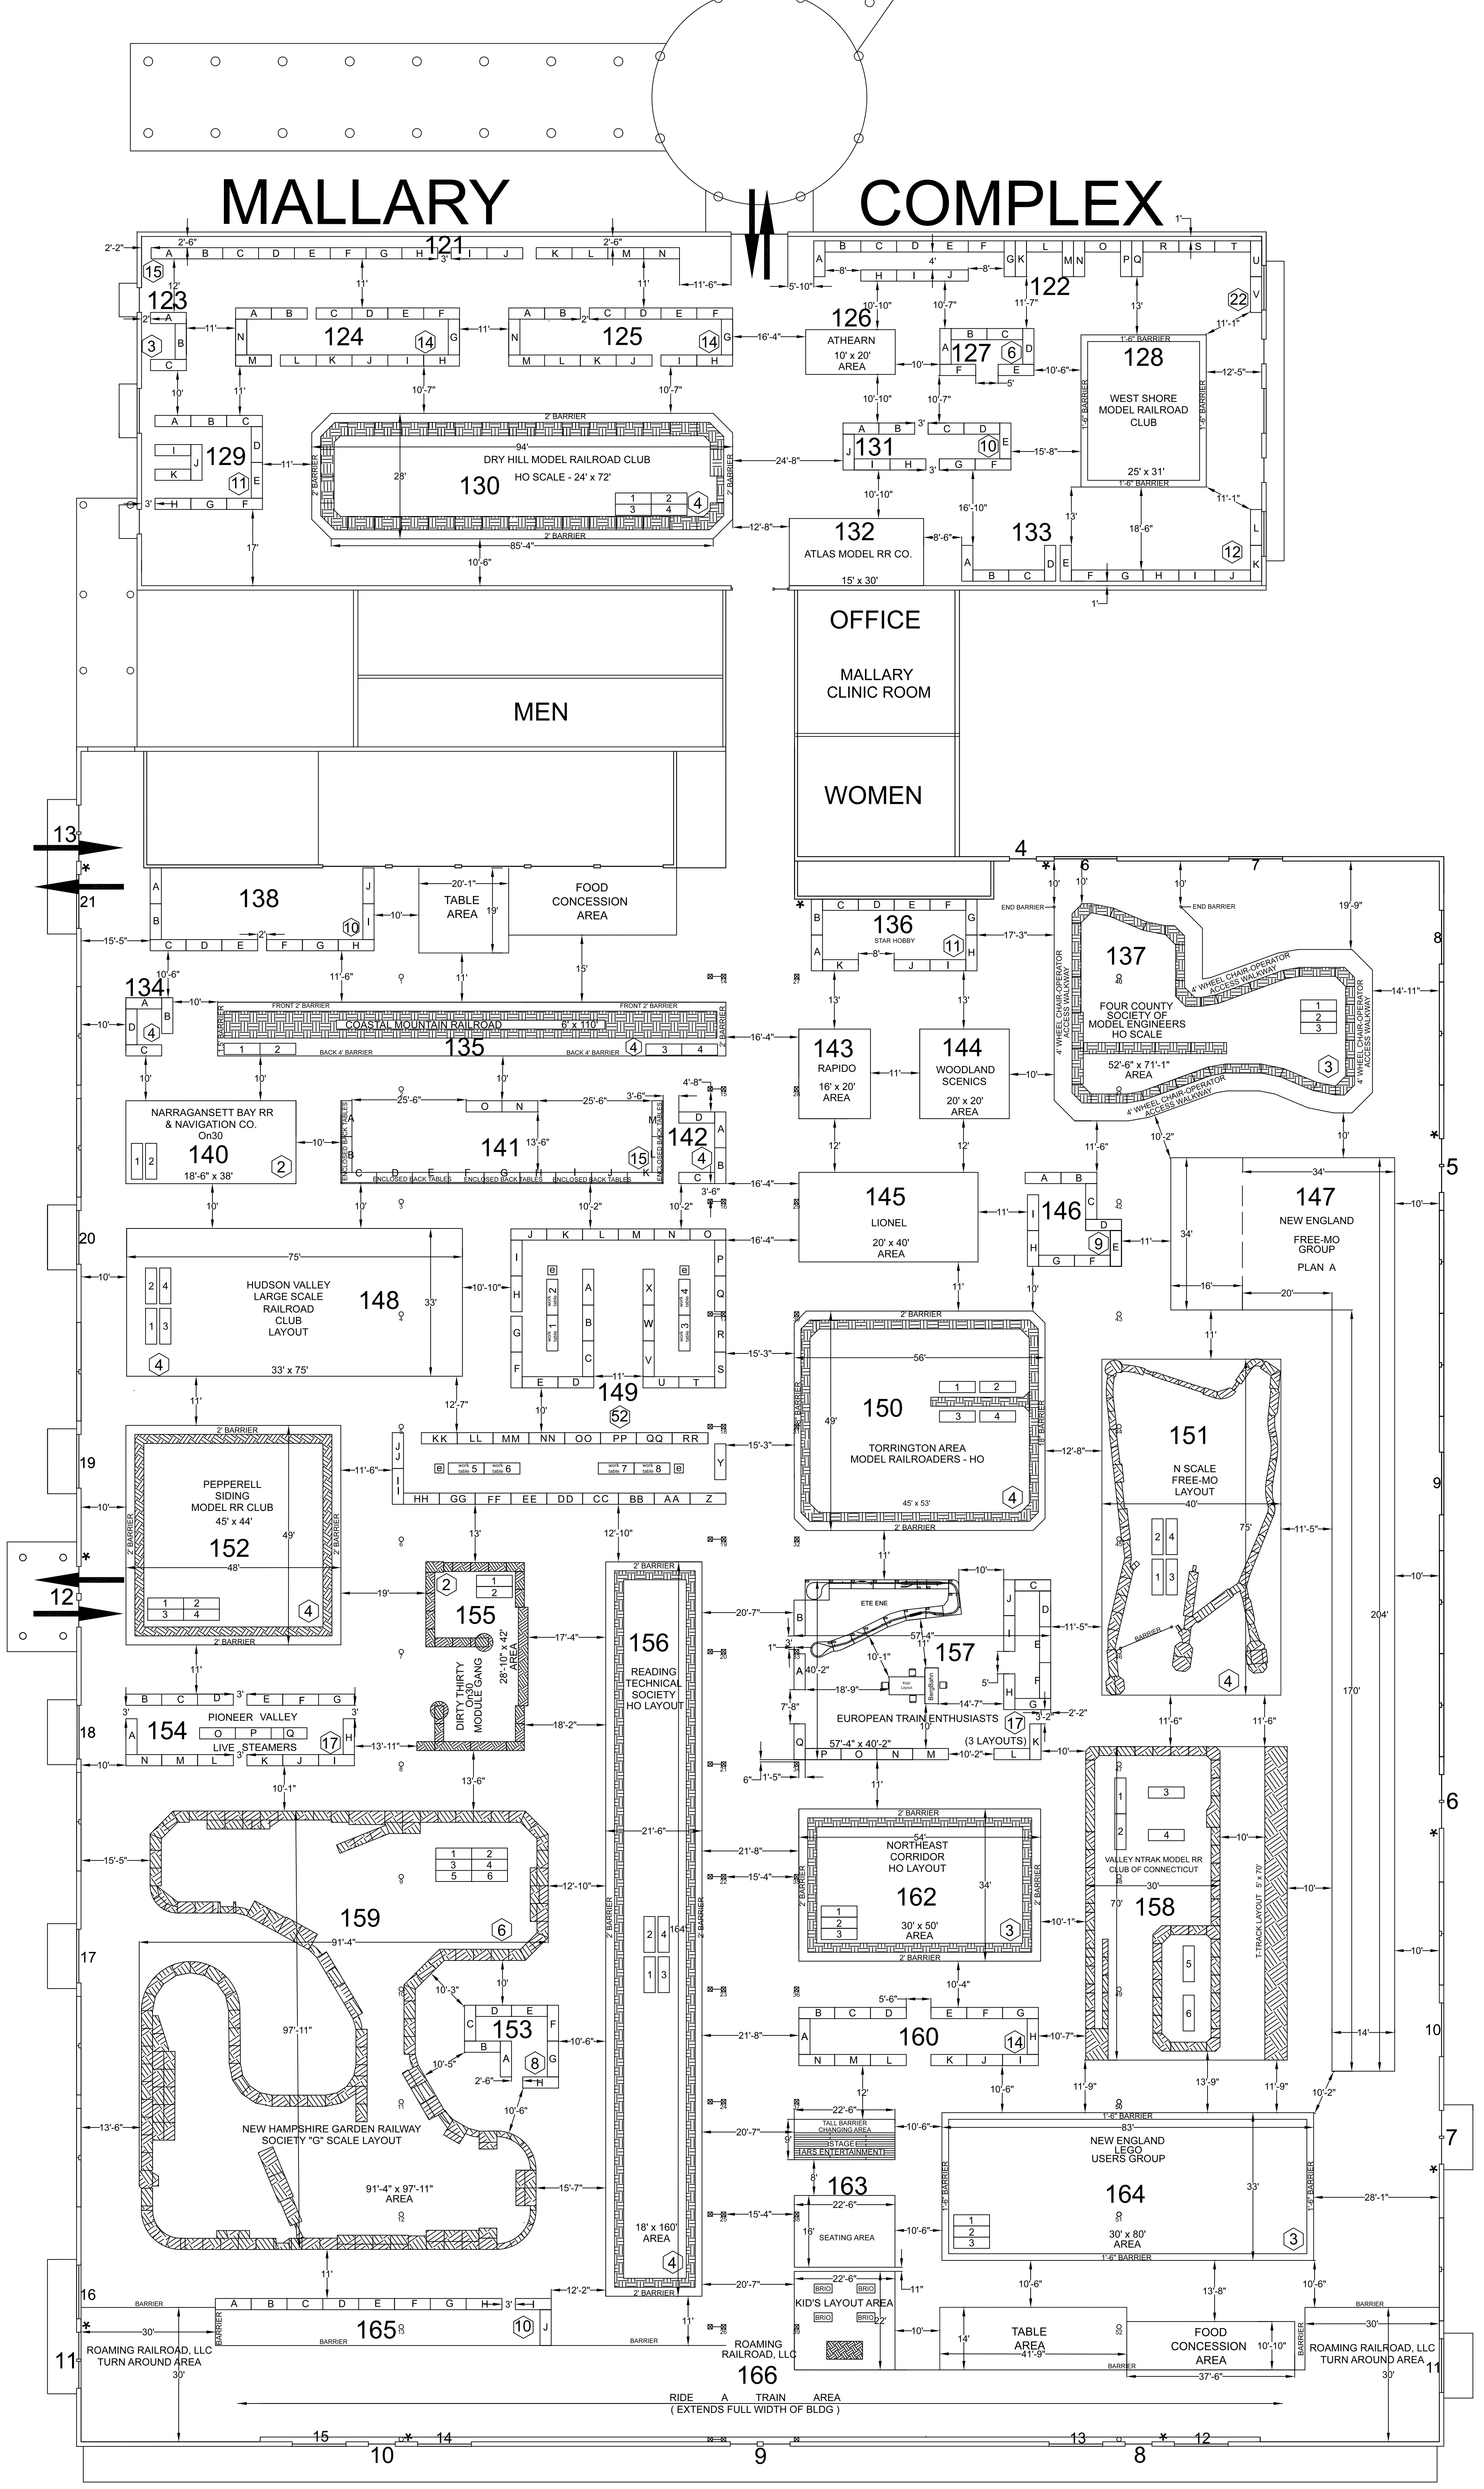

AMHERST RAILWAY SOCIETY'S 2024 RAILROAD HOBBY SHOW

FLOOR PLANS

ORIGINAL SCALE: 1/16 INCH = 1 FOOT

LEGEND FOR ALL BUILDINGS

- 45 = Section
- 21 = Tables per Section
- * = Fire Alarm Location
- ⊗ = Column With Fire Extinguisher
- ↔ = Public Entry & Exit
- ▨ = Area With Rug Floor Cover

RELATIVE BUILDING LOCATION

STROTH BUILDING

YOUNG BUILDING